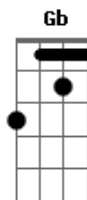

© ukulele-chords.com