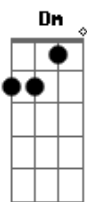

ukulele-chords.com