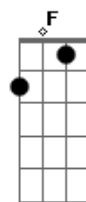

ukulele-chords.com