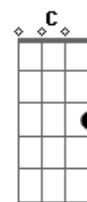

ukulele-chords.com