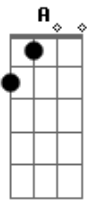

ukulele-chords.com