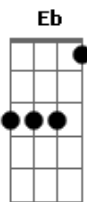

Buddy Holly - Everyday

Tom: Eb

m (com acordes na forma de Dm)

Capostrate na 1ª casa

Intro: D

D G A7
Everyday, it's a gettin' closer
D G A7
Goin' faster than a roller coaster
D G A7 D G D A7
Love like yours will surely come my way, (A-hey, hey)
D G A7
Everyday, it's a gettin' faster
D G A7
Everyone says go ahead and ask her
D G A7 D G D D7
Love like yours will surely come my way, (A-hey, hey)
G
Everyday seems a little longer
C
Every way, love's a little stronger
F
Come what may, do you ever long for
Bb A A7
True love from me
D G A7
Everyday, it's a gettin' closer
D G A7

Goin' faster than a roller coaster
D G A7 D G D A7
Love like yours will surely come my way, (A-hey, hey)

[Solo]

D G A7
D G A7
D G A7 D G D A7
D G A7
D G A7
D G A7 D G D D7
G
Everyday seems a little longer
C
Every way, love's a little stronger
F
Come what may, do you ever long for
Bb A A7
True love from me?
D G A7
Everyday, it's a gettin' closer
D G A7
Goin' faster than a roller coaster
D G A7 D G D A7
Love like yours will surely come my way, (A-hey, hey)
D G A7 D G D D D
Love Like yours will surely come my way

Acordes