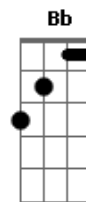

ukulele-chords.com

ukulele-chords.com