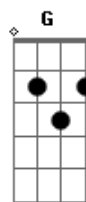

ukulele-chords.com