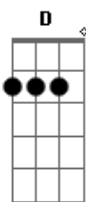

ukulele-chords.com