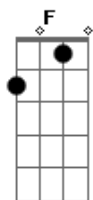

© ukulele-chords.com