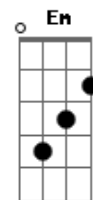

© ukulele-chords.com

[Pré-Refrão]

G  
So check your head  
C  
Set your eyes on your dreams yeah  
Am  
Be happy with nothin  
D  
When your a sight to see my love

[Solo]

G  
Alright yeah you fell out of time with some distance to go  
C  
Its not like the time you had to show  
Em  
And if you believe its the end of the line  
D  
You'll be taken  
C D G Em  
And jessie never thought that what she did would change my life  
C D G Em  
Well she just thought her life was a waste of time  
C D G Em  
And nick went up to graduate and after that he died  
C D G  
He always thought how school was a waste of time