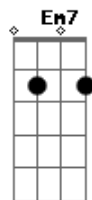

© ukulele-chords.com