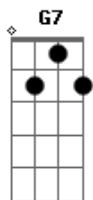

© ukulele-chords.com