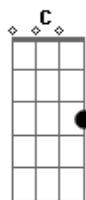

Bryan Adams - Walk On By

Tom: G

I heard that you're leavin' - this sleepy little town
 The bright lights must have caught your eye cuz you ain't hangin' round
 Ya know people been talkin' - they say you're makin' a mistake
 Gotta get on that greyhound and forget about what they say

Just walk on by walk on by
 Don't look over your shoulder - keep your head up high
 Just walk on by

Just walk on by walk on by
 You're a little bit lonely you're a little bit shy
 Just walk on by

Just walk on by walk on by
 Don't look over your shoulder - keep your head up high
 Just walk on by

Just walk on by walk on by
 You're a little bit lonely you're a little bit shy
 Just walk on by

Acordes

© ukulele-chords.com

© ukulele-chords.com

© ukulele-chords.com

© ukulele-chords.com