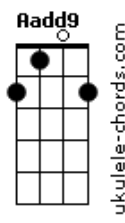

Bryan Adams - Straight From The Heart

tom:
Capotraste na 3ª casa
Intro: A

[Primeira Parte]

A
I could start dreamin' but it never ends
A
As long as you're gone we may as well pretend
G D G D
I've been dreamin'
E A
Straight from the heart

A
You say it's easy but who's to say
A
That we'd be able to keep it this way
G D G
But it's easier
D E A
Comin' straight from the heart

[Refrão]

D E A
Oh, give it to me straight from the heart
D E A
Tell me we can make another start
A E Gbm
You know I'll never go
E D
As long as I know
E (A)
It's comin' straight from the heart

[Segunda Parte]

A
I see you on the street some other time
A
And all my words would just fall out of line
G D G D
While we're dreamin'
E A
Straight from the heart

[Refrão]

D E A
Oh, give it to me straight from the heart
D E A
Tell me we can make another start
A E Gbm
You know I'll never go

Acordes

E D
As long as I know
E A
It's comin' straight from the heart
[Passagem]
A
Oh, oh, oh
(A A)
(A)
A
Don't ever leave me darlin'
(A A A A)
(Aadd9 Aadd9 Aadd9 Aadd9 Aadd9) (Riff)
[Refrão]

D E A
Oh, straight from the heart
D E A
Tell me we can make one more start
A E Gbm
You know I'll never go
E D
As long as I know
E
You'll give it to me now
D E A
Straight from the heart
D E A
Tell me we can make one more start
A E Gbm
You know I'll never go
E D
As long as I know
E A
It's coming straight from the heart

[Ponte]

D E
Give it to me
A
Oh no, oh yeah

[Refrão Final]

D E A
Straight from the heart
A E Gbm
You know I'll never go
E D
As long as I know
E A
It's coming straight from the heart