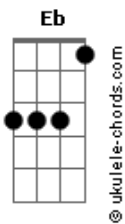

Bryan Adams - Straight From The Heart

tom:
Capotraste na 3ª casa
Intro: A

[Primeira Parte]

A
I could start dreamin' but it never ends
A
As long as you're gone we may as well pretend
G D G D
I've been dreamin'
E A
Straight from the heart

A
You say it's easy but who's to say
A
That we'd be able to keep it this way
G D G
But it's easier
D E A
Comin' straight from the heart

[Refrão]

D E A
Oh, give it to me straight from the heart
D E A
Tell me we can make another start
A E Gbm
You know I'll never go
E D
As long as I know
E (A)
It's comin' straight from the heart

[Segunda Parte]

A
I see you on the street some other time
A
And all my words would just fall out of line
G D G D
While we're dreamin'
E A
Straight from the heart

[Refrão]

D E A
Oh, give it to me straight from the heart
D E A
Tell me we can make another start
A E Gbm
You know I'll never go

Acordes

E D
As long as I know
E A
It's comin' straight from the heart

[Passagem]

A
Oh, oh, oh

(A A)
(A)

A
Don't ever leave me darlin'

(A A A A)
(Aadd9 Aadd9 Aadd9 Aadd9 Aadd9) (Riff)
[Refrão]

D E A
Oh, straight from the heart
D E A
Tell me we can make one more start
A E Gbm
You know I'll never go
E D
As long as I know
E
You'll give it to me now

D E A
Straight from the heart
D E A
Tell me we can make one more start
A E Gbm
You know I'll never go
E D
As long as I know
E A
It's coming straight from the heart

[Ponte]

D E
Give it to me
A
Oh no, oh yeah

[Refrão Final]

D E A
Straight from the heart
A E Gbm
You know I'll never go
E D
As long as I know
E A
It's coming straight from the heart