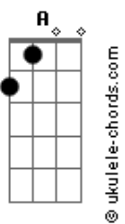

Bryan Adams - Straight From The Heart

tom:
Capotraste na 3ª casa
Intro: A

[Primeira Parte]

A
I could start dreamin' but it never ends
A
As long as you're gone we may as well pretend
G D G D
I've been dreamin'
E A
Straight from the heart

A
You say it's easy but who's to say
A
That we'd be able to keep it this way
G D G
But it's easier
D E A
Comin' straight from the heart

[Refrão]

D E A
Oh, give it to me straight from the heart
D E A
Tell me we can make another start
A E Gbm
You know I'll never go
E D
As long as I know
E (A)
It's comin' straight from the heart

[Segunda Parte]

A
I see you on the street some other time
A
And all my words would just fall out of line
G D G D
While we're dreamin'
E A
Straight from the heart

[Refrão]

D E A
Oh, give it to me straight from the heart
D E A
Tell me we can make another start
A E Gbm
You know I'll never go

Acordes

E D
As long as I know
E A
It's comin' straight from the heart

[Passagem]

A
Oh, oh, oh

(A A)
(A)

A
Don't ever leave me darlin'

(A A A A)
(Aadd9 Aadd9 Aadd9 Aadd9 Aadd9) (Riff)
[Refrão]

D E A
Oh, straight from the heart
D E A
Tell me we can make one more start
A E Gbm
You know I'll never go
E D
As long as I know
E
You'll give it to me now

D E A
Straight from the heart
D E A
Tell me we can make one more start
A E Gbm
You know I'll never go
E D
As long as I know
E A
It's coming straight from the heart

[Ponte]

D E
Give it to me
A
Oh no, oh yeah

[Refrão Final]

D E A
Straight from the heart
A E Gbm
You know I'll never go
E D
As long as I know
E A
It's coming straight from the heart