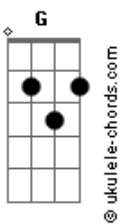

Bryan Adams - Straight From The Heart

tom:
Capotraste na 3ª casa
Intro: A

[Primeira Parte]

A
I could start dreamin' but it never ends
A
As long as you're gone we may as well pretend
G D G D
I've been dreamin'
E A
Straight from the heart

A
You say it's easy but who's to say
A
That we'd be able to keep it this way
G D G
But it's easier
D E A
Comin' straight from the heart

[Refrão]

D E A
Oh, give it to me straight from the heart
D E A
Tell me we can make another start
A E Gbm
You know I'll never go
E D
As long as I know
E (A)
It's comin' straight from the heart

[Segunda Parte]

A
I see you on the street some other time
A
And all my words would just fall out of line
G D G D
While we're dreamin'
E A
Straight from the heart

[Refrão]

D E A
Oh, give it to me straight from the heart
D E A
Tell me we can make another start
A E Gbm
You know I'll never go

Acordes

E D
As long as I know
E A
It's comin' straight from the heart

[Passagem]

A
Oh, oh, oh

(A A)
(A)

A
Don't ever leave me darlin'

(A A A A)
(Aadd9 Aadd9 Aadd9 Aadd9 Aadd9) (Riff)
[Refrão]

D E A
Oh, straight from the heart
D E A
Tell me we can make one more start
A E Gbm
You know I'll never go
E D
As long as I know
E
You'll give it to me now

D E A
Straight from the heart
D E A
Tell me we can make one more start
A E Gbm
You know I'll never go
E D
As long as I know
E A
It's coming straight from the heart

[Ponte]

D E
Give it to me
A
Oh no, oh yeah

[Refrão Final]

D E A
Straight from the heart
A E Gbm
You know I'll never go
E D
As long as I know
E A
It's coming straight from the heart