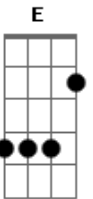

© ukulele-chords.com