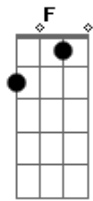

Bryan Adams - Somebody

Tom: F
Intro: F-G F-G F-G - Am

G F G F
1. I've been lookin' for someone, between the fire and
the flame,
F G Am
we're all lookin' for somethin' to ease the pain.
F G F
G
Now, who can you turn to, when it's all black and
white,
F G Am
and the winners are losers, you see it every night.
G Am C - D G
I need somebody, somebody like you,
Am C - D
everybody needs somebody.
G Am C - D G
I need somebody, hey, what about you,
Am C - D
everybody needs somebody.
F-G F-G F-G - Am
F G F
G
When you're out on the front line, and you're watchin'
them fall,
F G Am

doesn't take long to realize, it ain't worth fightin' for.
F G F G
I thought I saw the Madonna, when you walked in the
room,
F G Am
and your eyes were like diamonds, and they cut right
through,
oh they cut right through.
G Am C - D G
I need somebody, somebody like you
Am C - D
Everybody needs somebody.
G Am C - D G
I need somebody, hey what about you.
Am C - D
We all need somebody
F-G F-G

BASE DO SOLO: F-G F-G F-G - Am

Bb C
Another night, another lesson learned,
Bb C
it's the distance that keeps us sane.
Bb C
But when the silence leads to sorrow,
D
We do it all again, all again.

REFRÃO 1 REFRÃO 2 .....

Acordes