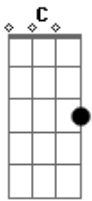

© ukulele-chords.com