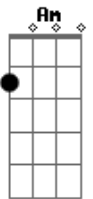

© ukulele-chords.com