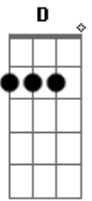

© ukulele-chords.com