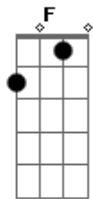

Bryan Adams - Somebody

Tom: F
Intro: F-G F-G F-G - Am

1. I've been lookin' for someone, between the fire and the flame,
we're all lookin' for somethin' to ease the pain.

Now, who can you turn to, when it's all black and white,
and the winners are losers, you see it every night.

I need somebody, somebody like you,
everybody needs somebody.

I need somebody, hey, what about you,
everybody needs somebody.

When you're out on the front line, and you're watchin' them fall,

doesn't take long to realize, it ain't worth fightin' for.
I thought I saw the Madonna, when you walked in the room,
and your eyes were like diamonds, and they cut right through,
oh they cut right through.

I need somebody, somebody like you
Everybody needs somebody.
I need somebody, hey what about you.
We all need somebody

BASE D0 SOLO: F-G F-G F-G - Am

Another night, another lesson learned,
it's the distance that keeps us sane.
But when the silence leads to sorrow,
We do it all again, all again.

REFRÃO 1 REFRÃO 2 .....

Acordes