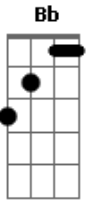

© ukulele-chords.com