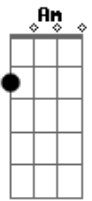

© ukulele-chords.com