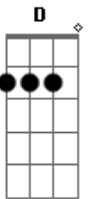

© ukulele-chords.com