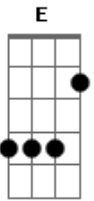

© ukulele-chords.com