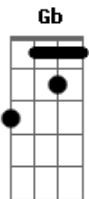

© ukulele-chords.com