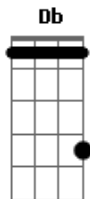

Bryan Adams - Open Road

Tom: B
Intro: Db E B Gb

I'm sitting at the wheel
I got a green light
Not afraid of nothin' cuz heart and soul
I'm built for life

So let the engine roar
Push the pedal down
I want the white lines on the highway
To lead me out of town

I'm rolling on and on and on
Who knows where I'm goin'?

Life is an open road

It's an endless sky, it's the deepest sea

Life is an open road to me

I got headlights
To guide me thru the night
I got the window down and the radio playing
It makes me feel alive

I'm rolling on and on and on
Who knows where I'm goin'?

REFRÃO

Harmonica Solo: -6 6 5 -4 -4 4 -4 4 4

REFRÃO

Life is an open road (4x)

Life is an open road to me

Acordes

© ukulele-chords.com