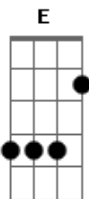

© ukulele-chords.com