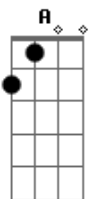

© ukulele-chords.com