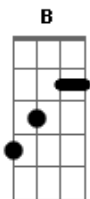

Bryan Adams - Open Road

Tom: B
Intro: Db E B Gb

I'm sitting at the wheel
I got a green light
Not afraid of nothin' cuz heart and soul
I'm built for life

So let the engine roar
Push the pedal down
I want the white lines on the highway
To lead me out of town

I'm rolling on and on and on
Who knows where I'm goin'?

Life is an open road

It's an endless sky, it's the deepest sea

Life is an open road to me

I got headlights
To guide me thru the night
I got the window down and the radio playing
It makes me feel alive

I'm rolling on and on and on
Who knows where I'm goin'?

REFRÃO

Harmonica Solo: -6 6 5 -4 -4 4 -4 4 4

REFRÃO

Life is an open road (4x)

Life is an open road to me

Acordes

© ukulele-chords.com