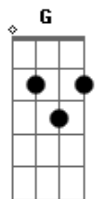

© ukulele-chords.com