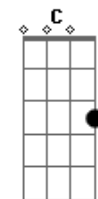

© ukulele-chords.com