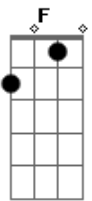

© ukulele-chords.com