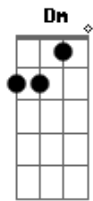

© ukulele-chords.com