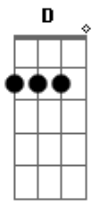

© ukulele-chords.com