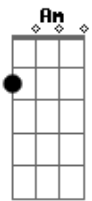

© ukulele-chords.com