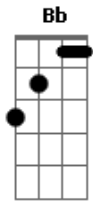

© ukulele-chords.com