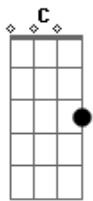

Bryan Adams - I'm Ready

Tom: C

G Em F
I'd like to see you, thought I'd let you know
Am C G
I wanna be with you everyday
G Em F
Cause I've got feeling that's beginning to grow
Am C D
And there's only one thing I can say
G Bb C G
I'm ready - to love you
Dm F C
I'm ready - to hold you (2x)
C

I'm ready as I'm gonna be

G Em F
You left me a long note when you left me here
Am C G
Told me that love was hard to find
G Em F
But baby it's easy and I'll make it clear
Am C D
That there's only one thing on my mind
G Bb C G
I'm ready - to love you
Dm F C
I'm ready - to hold you (2x)
C
I'm ready as I'm gonna be

Acordes

© ukulele-chords.com