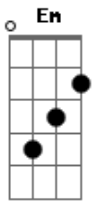

© ukulele-chords.com