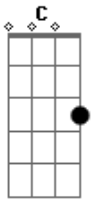

Bryan Adams - Im Not The Man You Think I Am

Tom: C

Am C Am7 Am F E

Am(V) Dm

Am C Am7 Am
I'm not the man you think I am

F F E E
I'm not that kind of guy

Am C Am7 Am
beneath this sleek exterior
F F E E
there's less than meets the eye

Am(V) Am(V) Dm Dm
I'm just what you've been looking for
Am(V) Am(V) E E
your wildest dream come true
Am C Am7 Am

I'm not the man you think I am
F E Am
But I'm the man for you

I'm on important business
I'm late for my premiere
I'm doing you a favor
Just by being here

Surely you can buy a drink
for someone so renowned
I'm not the man you think I am
but I'm the man you've found

I'm burning with indifference
I'm sleeping with desire
I'm selling snow to Eskimos
I'm preaching to the choir

My past is catching up to me
my chips are coming due
I'm not the man you think I am
But I'm the man for you

Acordes

© ukulele-chords.com