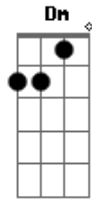

Bryan Adams - Im Not The Man You Think I Am

Tom: C

Am C Am7 Am F E

Am(V) Dm

Am C Am7 Am
I'm not the man you think I am

F F E E
I'm not that kind of guy

Am C Am7 Am
beneath this sleek exterior
F F E E
there's less than meets the eye

My past is catching up to me
my chips are coming due
I'm not the man you think I am
But I'm the man for you

Acordes

© ukulele-chords.com

© ukulele-chords.com

© ukulele-chords.com

© ukulele-chords.com

© ukulele-chords.com