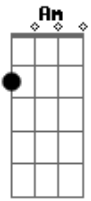

© ukulele-chords.com