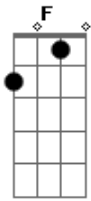

Bryan Adams - Im Not The Man You Think I Am

Tom: C

Am C Am7 Am F E

Am(V) Dm

Am C Am7 Am
I'm not the man you think I am

F F E E
I'm not that kind of guy

Am C Am7 Am
beneath this sleek exterior
F F E E
there's less than meets the eye

My past is catching up to me
my chips are coming due
I'm not the man you think I am
But I'm the man for you

Acordes

© ukulele-chords.com

© ukulele-chords.com

© ukulele-chords.com

© ukulele-chords.com

© ukulele-chords.com