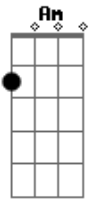

Bryan Adams - Im Not The Man You Think I Am

Tom: C

Am C Am7 Am F E

Am(V) Dm

Am C Am7 Am
I'm not the man you think I am

F F E E
I'm not that kind of guy

Am C Am7 Am
beneath this sleek exterior
F F E E
there's less than meets the eye

My past is catching up to me
my chips are coming due
I'm not the man you think I am
But I'm the man for you

Acordes

© ukulele-chords.com

© ukulele-chords.com

© ukulele-chords.com

© ukulele-chords.com

© ukulele-chords.com