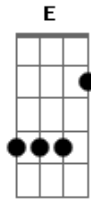

Bryan Adams - Im Not The Man You Think I Am

Tom: C

Am C Am7 Am F E

Am(V) Dm

Am C Am7 Am
I'm not the man you think I am

F F E E
I'm not that kind of guy

Am C Am7 Am
beneath this sleek exterior
F F E E
there's less than meets the eye

My past is catching up to me
my chips are coming due
I'm not the man you think I am
But I'm the man for you

Acordes

© ukulele-chords.com

© ukulele-chords.com

© ukulele-chords.com

© ukulele-chords.com

© ukulele-chords.com