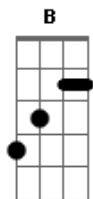

Bryan Adams - Fits Ya Good

Tom: B

i just hope the tabbing is correct...& if there is any mistake, then please do correct me.

Chords : E A D G B e

E Maj : 0 2 2 1 0 0

F#7add11 : 0 4 4 3 0 0

A Maj : x 0 2 2 2 0

B MAj : x 2 4 4 4 2

/ : slide
h : hammer on
p : pull off

Waiting here for the working day to end

Five o'clock and these walls just move in closer

You get home so down and worn out

It's understood

F#7add11 E

E F#7add11

Acordes

© ukulele-chords.com