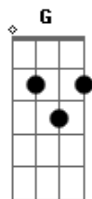

Bryan Adams - Fits Ya Good

Tom: B

i just hope the tabbing is correct...& if there is any mistake, then please do correct me.

Chords : E A D G B e

E Maj : 0 2 2 1 0 0

F#7add11 : 0 4 4 3 0 0

A Maj : x 0 2 2 2 0

B MAj : x 2 4 4 4 2

/ : slide
h : hammer on
p : pull off

Waiting here for the working day to end

Five o'clock and these walls just move in closer

You get home so down and worn out

It's understood

F#7add11 E

E F#7add11

Acordes

© ukulele-chords.com

© ukulele-chords.com

© ukulele-chords.com

© ukulele-chords.com

© ukulele-chords.com

Was a time you were bringing me down

E

But I know it's just the way you live your life

F#7add11

But you don't know like I know, baby

I did all that I could

Now it fits ya good
It fits ya good
Fits ya good
It fits ya good

F#7add11

E