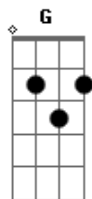

© ukulele-chords.com

Was a time you were bringing me down

E

But I know it's just the way you live your life

F#7add11

But you don't know like I know, baby

I did all that I could

Now it fits ya good
It fits ya good
Fits ya good
It fits ya good

F#7add11

E

Solo:

But you don't know , oh no

I did all that I could

F#7add11 E