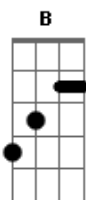

Bryan Adams - Broken Wings

Tom: E

Intro: A E A E A E A E

Verso 1:

A B E
 you always say the things i can believe in
 A B E
 always say the things i wanna hear
 A B E Cism
 i believe them all - the stories short and tall
 Fism A
 i believe you, ya i believe you

Chorus:

A E
 you give me love
 B Fism
 when love is all i need to live
 A E B
 you gave your word, when words were just superlative
 A E B Fism
 when I was blind, you came and opened up my eyes
 A B Cism Fism
 now i feel i can believe in anything
 A B A E
 you taught me how to fly on broken wings

Interlude: A E (like Intro)

Vers2: same Chords as Vers 1

you always do the things i can depend on
 you're always there every night and day
 everytime i've fallen down - you've always been around
 to lift me up again
 to set me straight again
 Chorus: Same as the first Chorus

Chorus

Fim: A E A E (igual a Intro)

Acordes

© ukulele-chords.com

© ukulele-chords.com

© ukulele-chords.com