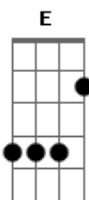

Bryan Adams - Broken Wings

Tom: E

Intro: A E A E A E A E

Verso 1:

A B E
you always say the things i can believe in
A B E
always say the things i wanna hear
A B E Cism
i believe them all - the stories short and tall
Fism A
i believe you, ya i believe you

Chorus:

A E
you give me love
B Fism
when love is all i need to live
A E B
you gave your word, when words were just superlative
A E B Fism
when I was blind, you came and opened up my eyes
A B Cism Fism
now i feel i can believe in anything
A B A E
you taught me how to fly on broken wings

Interlude: A E (like Intro)

Vers2: same Chords as Vers 1

you always do the things i can depend on
you're always there every night and day
everytime i've fallen down - you've always been around
to lift me up again
to set me straight again
Chorus: Same as the first Chorus

Bridge:

A E
sometimes i find myself on my own
Fism Cism
and can't find the road that leads me back home
A E B
but you made me believe i can do anything
A
even fly on broken wings

Solo: A E H Fism A E

Chorus

Fim: A E A E (igual a Intro)

Acordes