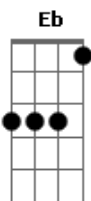

© ukulele-chords.com

© ukulele-chords.com