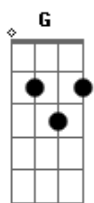

© ukulele-chords.com