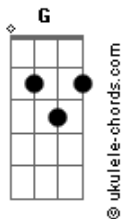

Bryan Adams - 18 Till I Die

Tom: **A**

Tabbed by: Ishaan, in India
Email:

Tuning: Standard

Verse:

Wanna be young.....
.....18 till I die.

Bridge:
Cant live forever...
..... time flies by.

play chords: |Em|Em Am|D(end)|

Chorus:

D **G**
18 till i die, gonna be
D **A**
18 till i die, yeah
D **G**
It sure feels good, to be alive
D **A**
Someday i'll be 18 goin on 55
D
18 till I die.

Verse II:
same as verse I

Any way, i just wanna say.....
.....both feet in it.

Acordes

18 till I die.

Play like bridge:
A little bit of this.....
..... i dont need to know why.

18 till I die.

Chorus

D
there's one thing for sure,
G
I'm sure gonna try

instumental chorus

D **G**
Dont worry about the future, forget about the past
D
We're gonna have a party yeah, (gonna have a blast
gonna make it last)(start verse pattern here once)