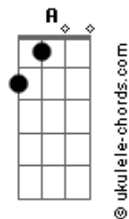

Bryan Adams - 18 Till I Die

Tom: **A**

Tabbed by: Ishaan, in India
Email:

Tuning: Standard

Verse:

Wanna be young.....
.....18 till I die.

Bridge:
Cant live forever...
..... time flies by.

play chords: |Em|Em Am|D(end)|

Chorus:

D **G**
18 till i die, gonna be
D **A**
18 till i die, yeah
D **G**
It sure feels good, to be alive
D **A**
Someday i'll be 18 goin on 55
D
18 till I die.

Verse II:
same as verse I

Any way, i just wanna say.....
.....both feet in it.

Acordes

18 till I die.

Play like bridge:
A little bit of this.....
..... i dont need to know why.

18 till I die.

Chorus

D
there's one thing for sure,
G
I'm sure gonna try

instumental chorus

D **G**
Dont worry about the future, forget about the past
D
We're gonna have a party yeah, (gonna have a blast
gonna make it last)(start verse pattern here once)

Chorus

Instrumental chorus to end.

- | / slide up
- | \ slide down
- | h hammer-on
- | p pull-off
- | ~ vibrato
- | harmonic
- | x Mute note

=====

I hope u found the tabs good.
email me for any queries at
Gud bye till another tab.
-Ishaan