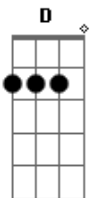

Bryan Adams - 18 Till I Die

Tom: **A**

Tabbed by: Ishaan, in India
Email:

Tuning: Standard

Verse:

Wanna be young.....
.....18 till I die.

Bridge:
Cant live forever...
..... time flies by.

play chords: |Em|Em Am|D(end)|

Chorus:

D **G**
18 till i die, gonna be
D **A**
18 till i die, yeah
D **G**
It sure feels good, to be alive
D **A**
Someday i'll be 18 goin on 55
D
18 till I die.

Verse II:
same as verse I

Any way, i just wanna say.....
.....both feet in it.

Acordes

© ukulele-chords.com

© ukulele-chords.com

© ukulele-chords.com

© ukulele-chords.com

18 till I die.

Play like bridge:
A little bit of this.....
..... i dont need to know why.

18 till I die.