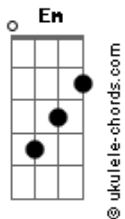

Bryan Adams - 18 Till I Die

Tom: **A**

Tabbed by: Ishaan, in India
Email:

Tuning: Standard

Verse:

Wanna be young.....
.....18 till I die.

Bridge:
Cant live forever...
..... time flies by.

play chords: |Em|Em Am|D(end)|

Chorus:
D **G**
18 till i die, gonna be
D **A**
18 till i die, yeah
D **G**
It sure feels good, to be alive
D **A**
Someday i'll be 18 goin on 55
D
18 till I die.

Verse II:
same as verse I

Any way, i just wanna say.....
.....both feet in it.

Acordes

18 till I die.

Play like bridge:
A little bit of this.....
..... i dont need to know why.

18 till I die.

Chorus
D
there's one thing for sure,
G
I'm sure gonna try

instumental chorus

D **G**
Dont worry about the future, forget about the past
D
We're gonna have a party yeah, (gonna have a blast
gonna make it last)(start verse pattern here once)