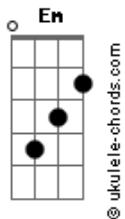

Bryan Adams - 18 Till I Die

Tom: **A**

Tabbed by: Ishaan, in India
Email:

Tuning: Standard

Verse:

Wanna be young.....
.....18 till I die.

Bridge:
Cant live forever...
..... time flies by.

play chords: |Em|Em Am|D(end)|

Chorus:

D **G**
18 till i die, gonna be
D **A**
18 till i die, yeah
D **G**
It sure feels good, to be alive
D **A**
Someday i'll be 18 goin on 55
D
18 till I die.

Verse II:
same as verse I

Any way, i just wanna say.....
.....both feet in it.

Acordes

18 till I die.

Play like bridge:
A little bit of this.....
..... i dont need to know why.

18 till I die.

Chorus

D
there's one thing for sure,
G
I'm sure gonna try

instumental chorus

D **G**
Dont worry about the future, forget about the past
D
We're gonna have a party yeah, (gonna have a blast
gonna make it last)(start verse pattern here once)