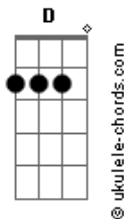

Bryan Adams - 18 Till I Die

Tom: **A**

Tabbed by: Ishaan, in India
Email:

Tuning: Standard

Verse:

Wanna be young.....
.....18 till I die.

Bridge:
Cant live forever...
..... time flies by.

play chords: |Em|Em Am|D(end)|

Chorus:
D **G**
18 till i die, gonna be
D **A**
18 till i die, yeah
D **G**
It sure feels good, to be alive
D **A**
Someday i'll be 18 goin on 55
D
18 till I die.

Verse II:
same as verse I

Any way, i just wanna say.....
.....both feet in it.

Acordes

18 till I die.

Play like bridge:
A little bit of this.....
..... i dont need to know why.

18 till I die.

Chorus
D
there's one thing for sure,
G
I'm sure gonna try

instumental chorus

D **G**
Dont worry about the future, forget about the past
D
We're gonna have a party yeah, (gonna have a blast
gonna make it last)(start verse pattern here once)

Chorus

Instrumental chorus to end.

- | / slide up
- | \ slide down
- | h hammer-on
- | p pull-off
- | ~ vibrato
- | harmonic
- | x Mute note

=====

I hope u found the tabs good.
email me for any queries at
Gud bye till another tab.
-Ishaan