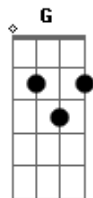

Bryan Adams - 18 Till I Die

Tom: **A**

Tabbed by: Ishaan, in India
Email:

Tuning: Standard

Verse:

Wanna be young.....
.....18 till I die.

Bridge:
Cant live forever...
..... time flies by.

play chords: |Em|Em Am|D(end)|

Chorus:

D **G**
18 till i die, gonna be
D **A**
18 till i die, yeah
D **G**
It sure feels good, to be alive
D **A**
Someday i'll be 18 goin on 55
D
18 till I die.

Verse II:
same as verse I

Any way, i just wanna say.....
.....both feet in it.

Acordes

© ukulele-chords.com

© ukulele-chords.com

© ukulele-chords.com

© ukulele-chords.com

18 till I die.

Play like bridge:
A little bit of this.....
..... i dont need to know why.

18 till I die.

Chorus

D
there's one thing for sure,
G
I'm sure gonna try

instumental chorus

D **G**
Dont worry about the future, forget about the past
D
We're gonna have a party yeah, (gonna have a blast
gonna make it last)(start verse pattern here once)