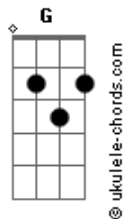

Bryan Adams - 18 Till I Die

Tom: **A**

Tabbed by: Ishaan, in India
Email:

Tuning: Standard

Verse:

Wanna be young.....
.....18 till I die.

Bridge:
Cant live forever...
..... time flies by.

play chords: |Em|Em Am|D(end)|

Chorus:
D **G**
18 till i die, gonna be
D **A**
18 till i die, yeah
D **G**
It sure feels good, to be alive
D **A**
Someday i'll be 18 goin on 55
D
18 till I die.

Verse II:
same as verse I

Any way, i just wanna say.....
.....both feet in it.

Acordes

18 till I die.

Play like bridge:
A little bit of this.....
..... i dont need to know why.

18 till I die.

Chorus
D
there's one thing for sure,
G
I'm sure gonna try

instumental chorus

D **G**
Dont worry about the future, forget about the past
D
We're gonna have a party yeah, (gonna have a blast
gonna make it last)(start verse pattern here once)