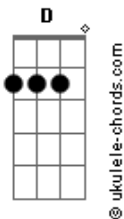

Bryan Adams - 18 Till I Die

Tom: **A**

Tabbed by: Ishaan, in India
Email:

Tuning: Standard

Verse:

Wanna be young.....
.....18 till I die.

Bridge:
Cant live forever...
..... time flies by.

play chords: |Em|Em Am|D(end)|

Chorus:

D **G**
18 till i die, gonna be
D **A**
18 till i die, yeah
D **G**
It sure feels good, to be alive
D **A**
Someday i'll be 18 goin on 55
D
18 till I die.

Verse II:
same as verse I

Any way, i just wanna say.....
.....both feet in it.

Acordes

18 till I die.

Play like bridge:
A little bit of this.....
..... i dont need to know why.

18 till I die.

Chorus

D
there's one thing for sure,
G
I'm sure gonna try

instumental chorus

D **G**
Dont worry about the future, forget about the past
D
We're gonna have a party yeah, (gonna have a blast
gonna make it last)(start verse pattern here once)

Chorus

Instrumental chorus to end.

- | / slide up
- | \ slide down
- | h hammer-on
- | p pull-off
- | ~ vibrato
- | harmonic
- | x Mute note

=====

I hope u found the tabs good.
email me for any queries at
Gud bye till another tab.
-Ishaan