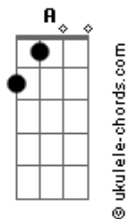

Bryan Adams - 18 Till I Die

Tom: **A**

Tabbed by: Ishaan, in India
Email:

Tuning: Standard

Verse:

Wanna be young.....
.....18 till I die.

Bridge:
Cant live forever...
..... time flies by.

play chords: |Em|Em Am|D(end)|

Chorus:
D **G**
18 till i die, gonna be
D **A**
18 till i die, yeah
D **G**
It sure feels good, to be alive
D **A**
Someday i'll be 18 goin on 55
D
18 till I die.

Verse II:
same as verse I

Any way, i just wanna say.....
.....both feet in it.

Acordes

18 till I die.

Play like bridge:
A little bit of this.....
..... i dont need to know why.

18 till I die.

Chorus
D
there's one thing for sure,
G
I'm sure gonna try

instumental chorus

D **G**
Dont worry about the future, forget about the past
D
We're gonna have a party yeah, (gonna have a blast
gonna make it last)(start verse pattern here once)

Chorus

Instrumental chorus to end.

- | / slide up
- | \ slide down
- | h hammer-on
- | p pull-off
- | ~ vibrato
- | harmonic
- | x Mute note

=====

I hope u found the tabs good.
email me for any queries at
Gud bye till another tab.
-Ishaan