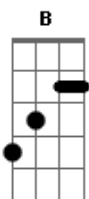

Bruno Martini - Sun Goes Down

Tom: B
Intro: Dbm E Abm Gb

Dbm
Hit you up, late at night
E Abm Gb
All I wanna is to get high
Dbm
Feel the wind in my hair
E Abm Gb
I need to feel alive

Dbm
Up all night by your side
E Abm Gb
I'm not preoccupied
Dbm
Through the dark, feel so good
E Abm Gb
Now over me and you

Dbm E Abm
And I want you in the summer light
Gb Dbm
And I need you 'till the sun goes down
E Abm
I'll be with you in my paradise
Gb
'Cause I need you 'till the sun goes down

Dbm E Abm Gb
(Goes down, goes down)

('Till the sun goes down)

Dbm
Hold me close, feel my fire
E Abm Gb
A heartbeat synced all night
Dbm
Feel the tides in my life
E Abm Gb
Kiss me once, I'll kiss you twice

Dbm
Up all night by your side
E Abm Gb
I'm not preoccupied
Dbm
Through the dark, feel so good
E Abm Gb
Now over me and you

Dbm E Abm
And I want you in the summer light
Gb Dbm
And I need you 'till the sun goes down
E Abm
I'll be with you in my paradise
Gb
'Cause I need you 'till the sun goes down

Dbm E Abm Gb
(Goes down, goes down)
('Till the sun goes down)

Acordes

© ukulele-chords.com