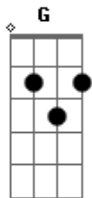

© ukulele-chords.com