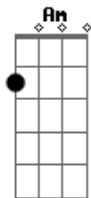

© ukulele-chords.com