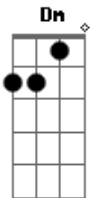

© ukulele-chords.com