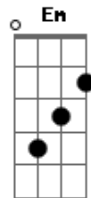

© ukulele-chords.com