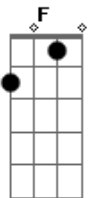

© ukulele-chords.com