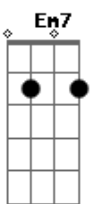

© ukulele-chords.com