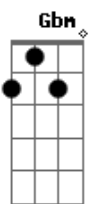

© ukulele-chords.com