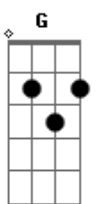

© ukulele-chords.com