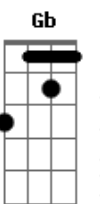

© ukulele-chords.com