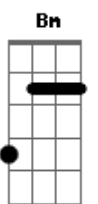

© ukulele-chords.com