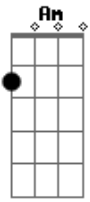

© ukulele-chords.com