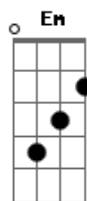

© ukulele-chords.com