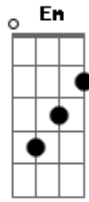

Acordes

© ukulele-chords.com

© ukulele-chords.com

© ukulele-chords.com

© ukulele-chords.com

© ukulele-chords.com

© ukulele-chords.com

© ukulele-chords.com

© ukulele-chords.com