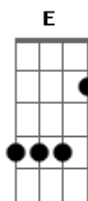

© ukulele-chords.com