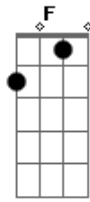

© ukulele-chords.com