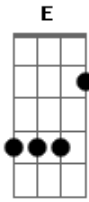

© ukulele-chords.com

© ukulele-chords.com