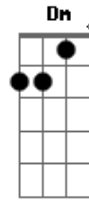

© ukulele-chords.com