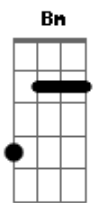

© ukulele-chords.com