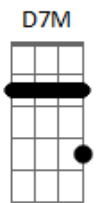

© ukulele-chords.com