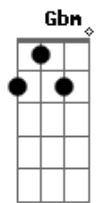

© ukulele-chords.com