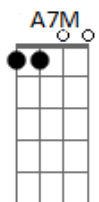

And our love is the only war worth fighting for
A7M
Wherever you go, that's where I'll follow
Dbm
Nobody's promised tomorrow
Gbm
So I'ma love you every night like it's the last night
Like it's the last night
Bm E7 Dbm Gbm
If the world was ending, I'd wanna be next to you
Bm E7 Dbm Gbm
If the party was over and our time on Earth was through
Bm E7
I'd wanna hold you just for a while
A7M Dbm Gbm Dbm
And die with a smile
Bm E7 Bm E7
If the world was ending, I'd wanna be next to you
Dbm Gbm
Right next to you
Bm E7
Next to you
Dbm Gbm
Right next to you
Oh-oh-oh
[Solo] Bm E7 Dbm Gbm
Bm E7 Dbm Gbm
Bm E7 Dbm Gbm
If the world was ending, I'd wanna be next to you
Bm E7 Dbm Gbm
If the party was over and our time on Earth was through
Bm E7
I'd wanna hold you just for a while
A7M Dbm Gbm Dbm
And die with a smile
Bm Dbm Gbm Dbm B
If the world was ending, I'd wanna be next to you
Bm E7 A7M
If the world was ending, I'd wanna be next to you
D7M
Ooh
A7M
I'd wanna be next to you

Acordes

© ukulele-chords.com