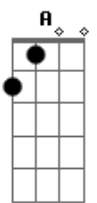

© ukulele-chords.com