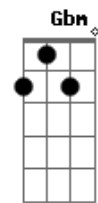

© ukulele-chords.com