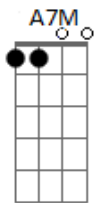

And our love is the only war worth fighting for
A7M
Wherever you go, that's where I'll follow
Dbm
Nobody's promised tomorrow
Gbm
So I'ma love you every night like it's the last night
Like it's the last night
Bm E7 Dbm Gbm
If the world was ending, I'd wanna be next to you
Bm E7 Dbm Gbm
If the party was over and our time on Earth was through
Bm E7
I'd wanna hold you just for a while
A7M Dbm Gbm Dbm
And die with a smile
Bm E7 Bm E7
If the world was ending, I'd wanna be next to you
Dbm Gbm
Right next to you
Bm E7
Next to you
Dbm Gbm
Right next to you
Oh-oh-oh
[Solo] Bm E7 Dbm Gbm
Bm E7 Dbm Gbm
Bm E7 Dbm Gbm
If the world was ending, I'd wanna be next to you
Bm E7 Dbm Gbm
If the party was over and our time on Earth was through
Bm E7
I'd wanna hold you just for a while
A7M Dbm Gbm Dbm
And die with a smile
Bm Dbm Gbm Dbm B
If the world was ending, I'd wanna be next to you
Bm E7 A7M
If the world was ending, I'd wanna be next to you
D7M
Ooh
A7M
I'd wanna be next to you

Acordes

© ukulele-chords.com