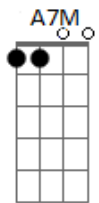

And our love is the only war worth fighting for
A7M
Wherever you go, that's where I'll follow
Dbm
Nobody's promised tomorrow
Gbm
So I'ma love you every night like it's the last night
Like it's the last night
Bm E7 Dbm Gbm
If the world was ending, I'd wanna be next to you
Bm E7 Dbm Gbm
If the party was over and our time on Earth was through
Bm E7
I'd wanna hold you just for a while
A7M Dbm Gbm Dbm
And die with a smile
Bm E7 Bm E7
If the world was ending, I'd wanna be next to you
Dbm Gbm
Right next to you
Bm E7
Next to you
Dbm Gbm
Right next to you
Oh-oh-oh
[Solo] Bm E7 Dbm Gbm
Bm E7 Dbm Gbm
Bm E7 Dbm Gbm
If the world was ending, I'd wanna be next to you
Bm E7 Dbm Gbm
If the party was over and our time on Earth was through
Bm E7
I'd wanna hold you just for a while
A7M Dbm Gbm Dbm
And die with a smile
Bm Dbm Gbm Dbm B
If the world was ending, I'd wanna be next to you
Bm E7 A7M
If the world was ending, I'd wanna be next to you
D7M
Ooh
A7M
I'd wanna be next to you

Acordes

© ukulele-chords.com