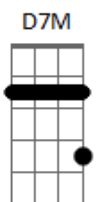

© ukulele-chords.com