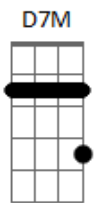

© ukulele-chords.com