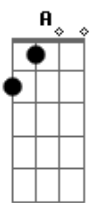

© ukulele-chords.com