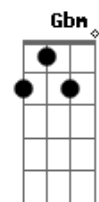

ukulele-chords.com