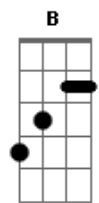

© ukulele-chords.com