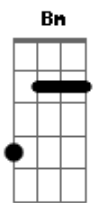

Bruno Mars - Die With a Smile (feat. Lady Gaga)

tom:
Intro: A7M D7M A
Ooh
A7M
I
D7M
I just woke up from a dream
A7M
Where you and I had to say goodbye
D7M
And I don't know what it all means
Bm
But since I survived, I realized
A7M
Wherever you go, that's where I'll follow
Dbm
Nobody's promised tomorrow
Gbm
So I'ma love you every night like it's the last night
Like it's the last night
Bm E7 Dbm Gbm
If the world was ending, I'd wanna be next to you
Bm E7 Dbm Gbm
If the party was over and our time on Earth was through
Bm E7
I'd wanna hold you just for a while
A7M Dbm Gbm Dbm
And die with a smile
Bm E7 A7M
If the world was ending, I'd wanna be next to you
D7M
Woo-oooh
A7M
Ooh, lost
D7M
Lost in the words that we scream
A7M
I don't even wanna do this anymore
D7M
'Cause you already know what you mean to me
Bm

And our love is the only war worth fighting for
A7M
Wherever you go, that's where I'll follow
Dbm
Nobody's promised tomorrow
Gbm
So I'ma love you every night like it's the last night
Like it's the last night
Bm E7 Dbm Gbm
If the world was ending, I'd wanna be next to you
Bm E7 Dbm Gbm
If the party was over and our time on Earth was through
Bm E7
I'd wanna hold you just for a while
A7M Dbm Gbm Dbm
And die with a smile
Bm E7 Bm E7
If the world was ending, I'd wanna be next to you
Dbm Gbm
Right next to you
Bm E7
Next to you
Dbm Gbm
Right next to you
Oh-oh-oh
[Solo] Bm E7 Dbm Gbm
Bm E7 Dbm Gbm
Bm E7 Dbm Gbm
If the world was ending, I'd wanna be next to you
Bm E7 Dbm Gbm
If the party was over and our time on Earth was through
Bm E7
I'd wanna hold you just for a while
A7M Dbm Gbm Dbm
And die with a smile
Bm Dbm Gbm Dbm B
If the world was ending, I'd wanna be next to you
Bm E7 A7M
If the world was ending, I'd wanna be next to you
D7M
Ooh
A7M
I'd wanna be next to you

Acordes

© ukulele-chords.com

© ukulele-chords.com

© ukulele-chords.com

© ukulele-chords.com

ukulele-chords.com