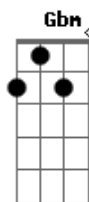

© ukulele-chords.com