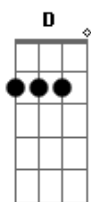

© ukulele-chords.com