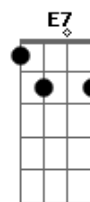

© ukulele-chords.com