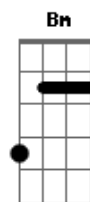

© ukulele-chords.com