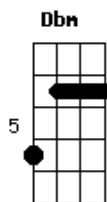

© ukulele-chords.com