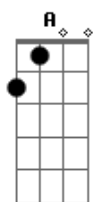

Dbm
Nobody's promised tomorrow
Gbm
So I'ma love you every night like it's the last night
Gbm
Like it's the last night

Bm
If the world was ending
E7
I'd wanna be next to you
Dbm Gbm
If the party was over
Bm
And our time on Earth was through
E7
I'd wanna hold you just for a while
Dbm Gbm
And die with a smile
Bm
If the world was ending
E7
I'd wanna be next to you
Bm E7
Right next to you
Dbm Gbm
Next to you
Bm E7
Right next to you
Dbm Gbm
Right next to you
Oo-oh-oh
(Bm E7 Dbm Gbm)
(Bm E7 Dbm Gbm)

Bm
If the world was ending
E7
I'd wanna be next to you
Dbm Gbm
If the party was over
Bm
And our time on Earth was through
E7
I'd wanna hold you just for a while
A A Gbm
And die with a smile
Bm
If the world was ending
Db7 Gbm B7
I'd wanna be next to you
Bm
If the world was ending
E7
I'd wanna be next to you
(A)
D
Ooh, ooh
A
I'd wanna be next to you

Acordes