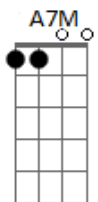

Bruno Mars - Die With a Smile (feat. Lady Gaga)

tom:
A

Intro: A7M

Ooh
A7M
I

I just woke up from a dream
Where you and I had to say goodbye
And I don't know what it all means
But since I survived, I realized

Wherever you go, that's where I'll follow
Nobody's promised tomorrow
So I'ma love you every night like it's the last night
Like it's the last night

If the world was ending
I'd wanna be next to you
If the party was over
And our time on Earth was through
I'd wanna hold you just for a while
And die with a smile
If the world was ending
I'd wanna be next to you

Woo-oooh
Ooh, lost
Lost in the words that we scream
I don't even wanna do this anymore
'Cause you already know what you mean to me

And our love is the only war
Worth fighting for

Wherever you go, that's where I'll follow

Nobody's promised tomorrow
So I'ma love you every night like it's the last night
Like it's the last night

If the world was ending
I'd wanna be next to you
If the party was over
And our time on Earth was through
I'd wanna hold you just for a while
And die with a smile
If the world was ending
I'd wanna be next to you

Right next to you
Next to you
Right next to you

Oh-oh-oh
(Bm7 E7 Dbm7 Gbm7)
(Bm7 E7 Dbm7 Gbm7)

If the world was ending
I'd wanna be next to you
If the party was over
And our time on Earth was through
I'd wanna hold you just for a while
And die with a smile
If the world was ending
I'd wanna be next to you
If the world was ending
I'd wanna be next to you

(A7M)
Ooh, ooh
I'd wanna be next to you

Acordes

© ukulele-chords.com