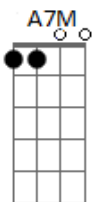

Bruno Mars - Die With a Smile (feat. Lady Gaga)

tom:
A

Intro: A7M

Ooh
A7M
I

I just woke up from a dream
Where you and I had to say goodbye
And I don't know what it all means
But since I survived, I realized

Wherever you go, that's where I'll follow
Nobody's promised tomorrow
So I'ma love you every night like it's the last night
Like it's the last night

If the world was ending
I'd wanna be next to you
If the party was over
And our time on Earth was through
I'd wanna hold you just for a while
And die with a smile
If the world was ending
I'd wanna be next to you

Woo-oooh
Ooh, lost
Lost in the words that we scream
I don't even wanna do this anymore
'Cause you already know what you mean to me
And our love is the only war
Worth fighting for
Wherever you go, that's where I'll follow

Nobody's promised tomorrow
So I'ma love you every night like it's the last night
Like it's the last night

If the world was ending
I'd wanna be next to you
If the party was over
And our time on Earth was through
I'd wanna hold you just for a while
And die with a smile
If the world was ending
I'd wanna be next to you

Right next to you
Next to you
Right next to you

Oh-oh-oh
(Bm7 E7 Dbm7 Gbm7)
(Bm7 E7 Dbm7 Gbm7)

If the world was ending
I'd wanna be next to you
If the party was over
And our time on Earth was through
I'd wanna hold you just for a while
And die with a smile
If the world was ending
I'd wanna be next to you
If the world was ending
I'd wanna be next to you

(A7M)
Ooh, ooh
I'd wanna be next to you

Acordes

© ukulele-chords.com