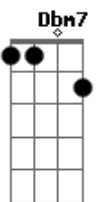

(A7M)
Ooh, ooh
I'd wanna be next to you

Acordes

© ukulele-chords.com

© ukulele-chords.com

© ukulele-chords.com

© ukulele-chords.com

© ukulele-chords.com

© ukulele-chords.com