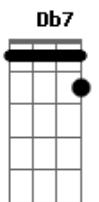

© ukulele-chords.com