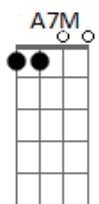

Bruno Mars - Die With a Smile (feat. Lady Gaga)

tom:
A

Intro: A7M

Ooh
A7M
I

I just woke up from a dream
Where you and I had to say goodbye
And I don't know what it all means
But since I survived, I realized

Wherever you go, that's where I'll follow
Nobody's promised tomorrow
So I'ma love you every night like it's the last night
Like it's the last night

If the world was ending
I'd wanna be next to you
If the party was over
And our time on Earth was through
I'd wanna hold you just for a while
And die with a smile
If the world was ending
I'd wanna be next to you

Woo-oooh
Ooh, lost
Lost in the words that we scream
I don't even wanna do this anymore
'Cause you already know what you mean to me
And our love is the only war
Worth fighting for
Wherever you go, that's where I'll follow

Nobody's promised tomorrow
So I'ma love you every night like it's the last night
Like it's the last night

If the world was ending
I'd wanna be next to you
If the party was over
And our time on Earth was through
I'd wanna hold you just for a while
And die with a smile
If the world was ending
I'd wanna be next to you

Right next to you
Next to you
Right next to you

Oh-oh-oh
(Bm7 E7 Dbm7 Gbm7)
(Bm7 E7 Dbm7 Gbm7)

If the world was ending
I'd wanna be next to you
If the party was over
And our time on Earth was through
I'd wanna hold you just for a while
And die with a smile
If the world was ending
I'd wanna be next to you
If the world was ending
I'd wanna be next to you

(A7M)
Ooh, ooh
I'd wanna be next to you

Acordes

© ukulele-chords.com