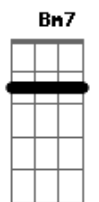

(A7M)
Ooh, ooh
I'd wanna be next to you

Acordes

© ukulele-chords.com

© ukulele-chords.com

© ukulele-chords.com

© ukulele-chords.com

© ukulele-chords.com

© ukulele-chords.com