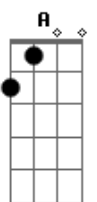

(A7M)
Ooh, ooh
I'd wanna be next to you

Acordes

© ukulele-chords.com

© ukulele-chords.com

© ukulele-chords.com

© ukulele-chords.com

© ukulele-chords.com

© ukulele-chords.com