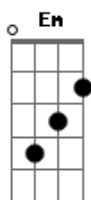

© ukulele-chords.com