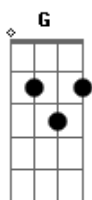

© ukulele-chords.com