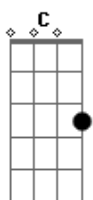

Pré-Refrão:

Dm Find out what we're made of **Em**
F
G(one strum)
When we are called to help our friends in need

Refrão:

C You can count on me like one, two, three **Em**
Am G
I'll be there
F
And I know when I need it
C I can count on you like four, three, two **Em**
Am G
And you'll be there
F
'cos that's what friends are s'posed to do
C
Oh yeah
Em
Ooh ooh ooh ooh ooh...
Am G
Ooh ooh ooh ooh ooh..
F G
Yeah yeah

Verso 2:

C
Em
If you're tossin' and you're turnin' and you just can't fall asleep
Am G F
I'll sing a song beside you
C
Em
And if you ever forget how much you really mean to me
Am G F

Everyday I will remind you, oh

Pré-Refrão:

Dm Find out what we're made of **Em**
F
G(one strum)
When we are called to help our friends in need

Refrão:

C You can count on me like one, two, three **Em**
Am G
I'll be there
F
And I know when I need it
C I can count on you like four, three, two **Em**
Am G
And you'll be there
F
'cos that's what friends are s'posed to do
C
Oh yeah
Em
Ooh ooh ooh ooh ooh...
Am G
Ooh ooh ooh ooh ooh..
F G
Yeah yeah

Ponte:

Dm You'll always have my shoulder when you cry **Em** **Am G**
Dm I'll never let go, never say good-bye, you know you can- **F G**

Refrão:

- **C** You can count on me like one, two, three **Em**
Am G
I'll be there
F
And I know when I need it
C I can count on you like four, three, two **Em**
Am G
And you'll be there
F
'cos that's what friends are s'posed to do
C
Oh yeah
Em
Ooh ooh ooh ooh ooh...
Am G
Ooh ooh ooh ooh ooh..
F
You can count on me 'cos I can count on you! **C**

Acordes

© ukulele-chords.com