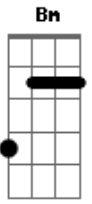

© ukulele-chords.com