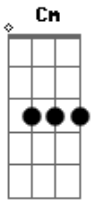

Don't you need me like I need you now?
G **A**
Sleep tomorrow, but tonight, go crazy
Bm **D**
All you gotta do is just meet me at the

[Refrão]

G
Apateu, apateu
A
Apateu, apateu
Bm
Apateu, apateu
D
Just meet me at the (Uh, uh-huh
Uh-huh)
G
Apateu, apateu
A
Apateu, apateu
Bm

Apateu, apateu
D
Just meet me at the (Uh, uh-huh
Uh-huh)
G
Apateu, apateu
A
Apateu, apateu
Bm
Apateu, apateu
D
Just meet me at the (Uh, uh-huh
Uh-huh)
G
Apateu, apateu
A
Apateu, apateu
Bm
Apateu, apateu
D
Uh, uh-huh, uh-huh

Acordes

© ukulele-chords.com