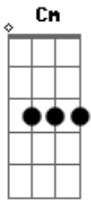

Don't you need me like I need you now?

G **A**
Sleep tomorrow, but tonight, go crazy
Bm **D**
All you gotta do is just meet me at the

[Refrão]

G
Apateu, apateu
A
Apateu, apateu
Bm
Apateu, apateu
D
Just meet me at the (Uh, uh-huh
Uh-huh)
G
Apateu, apateu
A
Apateu, apateu
Bm

Apateu, apateu
D
Just meet me at the (Uh, uh-huh
Uh-huh)
G
Apateu, apateu
A
Apateu, apateu
Bm
Apateu, apateu
D
Just meet me at the (Uh, uh-huh
Uh-huh)
G
Apateu, apateu
A
Apateu, apateu
Bm
Apateu, apateu
D
Uh, uh-huh, uh-huh

Acordes

© ukulele-chords.com