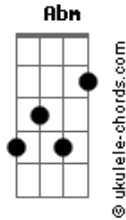

Bruno Major - Places We Won't Walk

tom:

Intro: Eb7M Eb Eb7 Abm

[Primeira Parte]

Eb Gm Cm Eb
Sunlight dances off the leaves
Ab Cm Bb
Birds of red colour the trees
Bb B Cm F7
Flowers filled with buzzing bees
Eb Bb Eb
In places we won't walk

[Segunda Parte]

Eb Gm Cm Eb
Neon lights shine bold and bright
Ab Cm Bb
Buildings glow, at dizzying heights
Bb G Cm F7
People come alive at night
Eb Bb Eb
In places we won't walk

(Eb)

[Refrão]

Ab G
Children cry and laugh and play
Cm F7
Slowly hair will turn to grey

Acordes

Eb B Cm F7
We will smile to end each day
Eb Bb Eb
In places we won't walk

(Eb7M Eb Eb7 Abm)

[Terceira Parte]

Eb Gm Cm Eb
Family look on in awe
Ab Cm Bb
Petals decorate the floor
Bb B Cm F7
Waves gently stroke the shore
Ab Bb Eb
In places we won't walk

(Eb)

[Refrão]

Ab G
Children cry and laugh and play
Cm F7
Slowly hair will turn to grey
Eb B Cm F7
We will smile to end each day
Eb Bb Cm F7
In places we won't walk

[Final] Eb Bb Eb7M
Eb Eb7 Abm