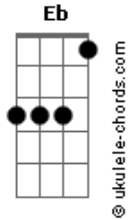

Bruno Major - Places We Won't Walk

tom:

Intro: Eb7M Eb Eb7 Abm

[Primeira Parte]

Eb Gm Cm Eb
Sunlight dances off the leaves
Ab Cm Bb
Birds of red colour the trees
Bb B Cm F7
Flowers filled with buzzing bees
Eb Bb Eb
In places we won't walk

[Segunda Parte]

Eb Gm Cm Eb
Neon lights shine bold and bright
Ab Cm Bb
Buildings glow, at dizzying heights
Bb G Cm F7
People come alive at night
Eb Bb Eb
In places we won't walk

(Eb)

[Refrão]

Ab G
Children cry and laugh and play
Cm F7
Slowly hair will turn to grey

Acordes

Eb B Cm F7
We will smile to end each day
Eb Bb Eb
In places we won't walk

(Eb7M Eb Eb7 Abm)

[Terceira Parte]

Eb Gm Cm Eb
Family look on in awe
Ab Cm Bb
Petals decorate the floor
Bb B Cm F7
Waves gently stroke the shore
Ab Bb Eb
In places we won't walk

(Eb)

[Refrão]

Ab G
Children cry and laugh and play
Cm F7
Slowly hair will turn to grey
Eb B Cm F7
We will smile to end each day
Eb Bb Cm F7
In places we won't walk

[Final] Eb Bb Eb7M
Eb Eb7 Abm