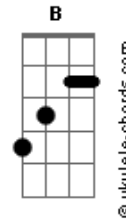

# Bruno Major - Places We Won't Walk

tom:

Intro: Eb7M Eb Eb7 Abm

[Primeira Parte]

Eb Gm Cm Eb  
Sunlight dances off the leaves  
Ab Cm Bb  
Birds of red colour the trees  
Bb B Cm F7  
Flowers filled with buzzing bees  
Eb Bb Eb  
In places we won't walk

[Segunda Parte]

Eb Gm Cm Eb  
Neon lights shine bold and bright  
Ab Cm Bb  
Buildings glow, at dizzying heights  
Bb G Cm F7  
People come alive at night  
Eb Bb Eb  
In places we won't walk

( Eb )

[Refrão]

Ab G  
Children cry and laugh and play  
Cm F7  
Slowly hair will turn to grey

## Acordes

Eb B Cm F7  
We will smile to end each day  
Eb Bb Eb  
In places we won't walk

( Eb7M Eb Eb7 Abm )

[Terceira Parte]

Eb Gm Cm Eb  
Family look on in awe  
Ab Cm Bb  
Petals decorate the floor  
Bb B Cm F7  
Waves gently stroke the shore  
Ab Bb Eb  
In places we won't walk