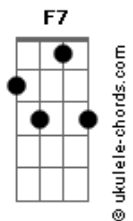

Bruno Major - Places We Won't Walk

tom:

Intro: Eb7M Eb Eb7 Abm

[Primeira Parte]

Eb Gm Cm Eb
Sunlight dances off the leaves
Ab Cm Bb
Birds of red colour the trees
Bb B Cm F7
Flowers filled with buzzing bees
Eb Bb Eb
In places we won't walk

[Segunda Parte]

Eb Gm Cm Eb
Neon lights shine bold and bright
Ab Cm Bb
Buildings glow, at dizzying heights
Bb G Cm F7
People come alive at night
Eb Bb Eb
In places we won't walk

(Eb)

[Refrão]

Ab G
Children cry and laugh and play
Cm F7
Slowly hair will turn to grey

Acordes

Eb B Cm F7
We will smile to end each day
Eb Bb Eb
In places we won't walk

(Eb7M Eb Eb7 Abm)

[Terceira Parte]

Eb Gm Cm Eb
Family look on in awe
Ab Cm Bb
Petals decorate the floor
Bb B Cm F7
Waves gently stroke the shore
Ab Bb Eb
In places we won't walk

(Eb)

[Refrão]

Ab G
Children cry and laugh and play
Cm F7
Slowly hair will turn to grey
Eb B Cm F7
We will smile to end each day
Eb Bb Cm F7
In places we won't walk

[Final] Eb Bb Eb7M
Eb Eb7 Abm