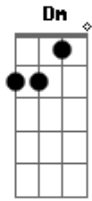

Bruno Del Rey - Dead Soul

tom: [Primeira Parte]

You came to me when I'd
Had my share of deaths
And oh, I've killed so many to be where
I thought it would be high
But I was wrong
And then the heaviness of empty heart
Led to me to the unpredictability
Of a dead mind
[Segunda Parte]

I speeded like a lightning bolt
And then the world got cold
And I could see right through the time
And oh, It made me realize
The worst that I'd had
Was feeling that my eyes were shut by
The hard inevitability

[Refrão]

Of a dead soul
Of a dead soul
Oh of a dead soul

Acordes