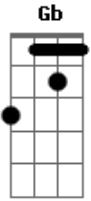

© ukulele-chords.com