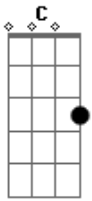

© ukulele-chords.com

© ukulele-chords.com