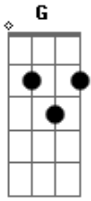

Bruno Buscarioli - Phil Is Alive

Tom: G

^G Philip is one of our ^A good ^C friends ^D

^G He doesn't like to be at ^A home ^C

^G When he goes out he stays until the ^A end ^C

^G And quite often loses his ^A phone ^C

^G It's been 3 days since we last heard from ^A him ^C

^G ^A ^C ^D

What if we have to deal with the worst?

^G We don't even know how to find ^A him ^C

^G All of a sudden, he shows ^A up ^C ^D

Refrão:

^G Phil is ^A Alive ^C

^G Yes he's ^A alive ^C ^D

^G I'm so glad that he's ^A no ^C dead ^D

^G He hasn't reached the ^A end ^C yet ^D

Acordes

© ukulele-chords.com