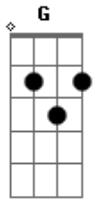

Bruna Paletta Ivo - Burden

Tom: G
Intro: 2x: G Bb C

G Bb C
This is a burden...

G Bb C D
This is a burden to my life
A B A
I don't want this for me
D E B
take this shit and go away with this

A D E
I want this faraway to my life
B A G
my way was good without this shit
C D E B
even with the negatives points and stumbles

G Bb C
This is a burden...

A D E
I want this faraway to my life
A D E B
I want music and play my guitar
A
no this shit

G Bb C E
This is a burned to my life
A D E
want this faraway to my life

G Bb C
This is a burden...

(G Bb C D A G) (2x)

Acordes

© ukulele-chords.com