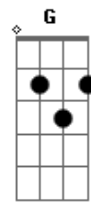

© ukulele-chords.com