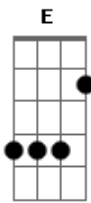

© ukulele-chords.com