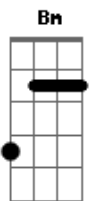

Bruce Springsteen - Point Blank

tom:

Intro: Bm G A G

[Primeira Parte]

Bm G
Do you still say your prayers little darlin'
Do you go to bed at night
A G
Prayin' that tomorrow everything will be alright
Bm G
Well tomorrow's fall in number in number one by one
A G
You wake up and you're dying you don't
Even know what from

D A Bm
They shot you point blank you been shot in the back
A G
Baby point blank you been fooled this time
That's a fact
D A Bm A Bm
Yea point blank right between the eyes baby point blank

Bm G
You grew up where young girls they grow up fast
You left behind what you asked
A G
What they asked baby wasn't right you didn't
Have to live that life

Bm G
Well you're gonna be my Juliet, these days
Wait on that welfare check

A G
And on all the pretty things you'll never have and on
All the promises that always

[Refrão]

D A Bm
... End up point blank yea shot between the eyes
A G D
Point blank like the little white lies we tell to ease the
pain
A Bm A
You're walkin' in the sights baby point blank
G Bm
One false move and baby the lights go out

(Bm G A G)
(Bm G A G)

Acordes

© ukulele-chords.com

© ukulele-chords.com

© ukulele-chords.com

© ukulele-chords.com

[Segunda Parte]

Bm G
Once I dreamed we were together again baby you and me
A G
Back home in those old clubs the way we used to be
Bm
We were standin' at the bar it was hard to hear
G
The band was playin', you were shoutin' somethin' in my ear
A
You pulled my jacket off as the drummer counted four
G
You took my hand and pulled me out on the floor
Bm
You just stood there and we started dancin' slow
G
And I swore I'd never let you go