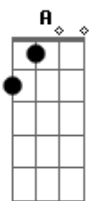

Bruce Springsteen - Point Blank

tom:

Intro: Bm G A G

[Primeira Parte]

Bm G
Do you still say your prayers little darlin'
Do you go to bed at night
A G
Prayin' that tomorrow everything will be alright
Bm G
Well tomorrow's fall in number in number one by one
A G
You wake up and you're dying you don't
Even know what from

D A Bm
They shot you point blank you been shot in the back
A G
Baby point blank you been fooled this time
That's a fact
D A Bm A Bm
Yea point blank right between the eyes baby point blank

Bm G
You grew up where young girls they grow up fast
You left behind what you asked
A G
What they asked baby wasn't right you didn't
Have to live that life

Bm G
Well you're gonna be my Juliet, these days
Wait on that welfare check

A G
And on all the pretty things you'll never have and on
All the promises that always

[Refrão]

D A Bm
... End up point blank yea shot between the eyes
A G D
Point blank like the little white lies we tell to ease the
pain
A Bm A
You're walkin' in the sights baby point blank
G Bm
One false move and baby the lights go out

(Bm G A G)
(Bm G A G)

Acordes

© ukulele-chords.com

© ukulele-chords.com

© ukulele-chords.com

© ukulele-chords.com

[Segunda Parte]

Bm G
Once I dreamed we were together again baby you and me
A G
Back home in those old clubs the way we used to be
Bm
We were standin' at the bar it was hard to hear
G
The band was playin', you were shoutin' somethin' in my ear
A
You pulled my jacket off as the drummer counted four
G
You took my hand and pulled me out on the floor
Bm
You just stood there and we started dancin' slow
G
And I swore I'd never let you go