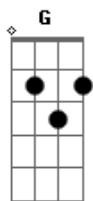

Bruce Springsteen - Point Blank

tom:

Intro: Bm G A G

[Primeira Parte]

Bm G
Do you still say your prayers little darlin'
Do you go to bed at night
A G
Prayin' that tomorrow everything will be alright
Bm G
Well tomorrow's fall in number in number one by one
A G
You wake up and you're dying you don't
Even know what from

D A Bm
They shot you point blank you been shot in the back
A G
Baby point blank you been fooled this time
That's a fact
D A Bm A Bm
Yea point blank right between the eyes baby point blank

Bm G
You grew up where young girls they grow up fast
You left behind what you asked
A G
What they asked baby wasn't right you didn't
Have to live that life

Bm G
Well you're gonna be my Juliet, these days
Wait on that welfare check

A G
And on all the pretty things you'll never have and on
All the promises that always

[Refrão]

D A Bm
... End up point blank yea shot between the eyes
A G D
Point blank like the little white lies we tell to ease the
pain
A Bm A
You're walkin' in the sights baby point blank
G Bm
One false move and baby the lights go out

(Bm G A G)
(Bm G A G)

Acordes

© ukulele-chords.com

© ukulele-chords.com

© ukulele-chords.com

© ukulele-chords.com

[Segunda Parte]

Bm G
Once I dreamed we were together again baby you and me
A G
Back home in those old clubs the way we used to be
Bm
We were standin' at the bar it was hard to hear
G
The band was playin', you were shoutin' somethin' in my ear
A
You pulled my jacket off as the drummer counted four
G
You took my hand and pulled me out on the floor
Bm
You just stood there and we started dancin' slow
G
And I swore I'd never let you go