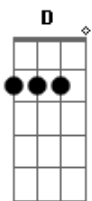

D A Bm
They shot you point blank you been shot in the back
A G
Baby point blank you been fooled this time
That's a fact
D A Bm A Bm
Yea point blank right between the eyes baby point blank

Bm G
You grew up where young girls they grow up fast
You left behind what you asked
A G
What they asked baby wasn't right you didn't
Have to live that life

Bm G
Well you're gonna be my Juliet, these days
Wait on that welfare check

A G
And on all the pretty things you'll never have and on
All the promises that always

[Refrão]

D A Bm
... End up point blank yea shot between the eyes
A G D
Point blank like the little white lies we tell to ease the
pain
A Bm A
You're walkin' in the sights baby point blank
G Bm
One false move and baby the lights go out

(Bm G A G)
(Bm G A G)

Acordes

© ukulele-chords.com

© ukulele-chords.com

© ukulele-chords.com

© ukulele-chords.com

[Segunda Parte]

Bm G
Once I dreamed we were together again baby you and me
A G
Back home in those old clubs the way we used to be
Bm
We were standin' at the bar it was hard to hear
G
The band was playin', you were shoutin' somethin' in my ear
A
You pulled my jacket off as the drummer counted four
G
You took my hand and pulled me out on the floor
Bm
You just stood there and we started dancin' slow
G
And I swore I'd never let you go