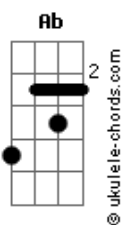

Bruce Springsteen - Nightshift

tom:
Ab (forma dos acordes no tom de G)
Capostrate na 1ª casa

[Primeira Parte]

G Em C D
Marvin, he was a friend of mine

And he could sing his song
His heart in every line

G Em C D
Marvin sang of the joy and pain

He opened up our minds
I still can hear him say

[Pré-Refrão]

Em Am
"Oh talk to me, so you can see, what's
D
Going on"

Em Am
Say you will sing your songs
C7M
Forevermore (forevermore)

[Refrão]

G
Gonna be some sweet sounds
Em C D
Coming down on the nightshift

I bet you're singing proud
Oh I bet you'll pull a crowd

G
Gonna be a long night
Em
It's gonna be alright

C D
On the nightshift (on the nightshift)
C
You found another home

D
I know you're not alone
G
On the nightshift

[Segunda Parte]

G Em C D
Jackie, ooh, hey, what you doing now?
C
It seems like yesterday

D
When we were working out

G Em C D
Jackie, you set the world on fire
C
You came and gifted us

D
Your love it lifted us higher and

Acordes

Higher

[Pré-Refrão]

Em Am D
Keep it up and we'll be there at your
Side

Em Am
Oh, say you will sing your songs
C7M G
Forevermore (forevermore)

[Refrão]

G
Gonna be some sweet sounds
Em C D
Coming down on the nightshift

(on the Nightshift)

I bet you're singing proud
Oh I bet you'll pull a crowd

G
It's gonna be a long night
Em
It's gonna be alright

C D
On the nightshift (on the nightshift)
C
You found another home

D
I know you're not alone
Em
On the nightshift

[Ponte]

G
Gonna miss your sweet voice
Em C D
That soulful noise, on the nightshift

C
We all remember you
G
Your song is coming through

[Refrão]

G
Gonna be a long night
Em
It's gonna be alright

C D
On the nightshift (on the nightshift)
C
You found another home

D
I know you're not alone
G Em
On the nightshift

C
You found another home
D
I know you're not alone

G D
On the nightshift