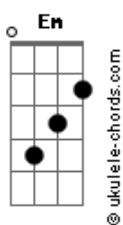

Bruce Springsteen - Nightshift

tom:
Ab (forma dos acordes no tom de G)
Capostrate na 1ª casa

[Primeira Parte]

G Em C D
Marvin, he was a friend of mine

And he could sing his song
His heart in every line

G Em C D
Marvin sang of the joy and pain

He opened up our minds
I still can hear him say

[Pré-Refrão]

Em Am
"Oh talk to me, so you can see, what's
D
Going on"

Em Am
Say you will sing your songs
C7M
Forevermore (forevermore)

[Refrão]

G
Gonna be some sweet sounds
Em C D
Coming down on the nightshift

I bet you're singing proud
Oh I bet you'll pull a crowd

G
Gonna be a long night
Em
It's gonna be alright

C D
On the nightshift (on the nightshift)
C
You found another home

D
I know you're not alone
G
On the nightshift

[Segunda Parte]

G Em C D
Jackie, ooh, hey, what you doing now?
C
It seems like yesterday

D
When we were working out

G Em C D
Jackie, you set the world on fire
C
You came and gifted us

D
Your love it lifted us higher and

Acordes

Higher

[Pré-Refrão]

Em Am D
Keep it up and we'll be there at your
Side

Em Am
Oh, say you will sing your songs
C7M G
Forevermore (forevermore)

[Refrão]

G
Gonna be some sweet sounds
Em C D
Coming down on the nightshift

(on the Nightshift)

I bet you're singing proud
Oh I bet you'll pull a crowd

G
It's gonna be a long night
Em
It's gonna be alright

C D
On the nightshift (on the nightshift)
C
You found another home

D
I know you're not alone
Em
On the nightshift

[Ponte]

G
Gonna miss your sweet voice
Em C D
That soulful noise, on the nightshift

C
We all remember you
G
Your song is coming through

[Refrão]

G
Gonna be a long night
Em
It's gonna be alright

C D
On the nightshift (on the nightshift)
C
You found another home

D
I know you're not alone
G Em
On the nightshift

C
You found another home
D
I know you're not alone

G D
On the nightshift