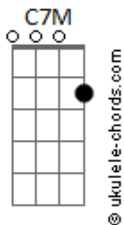

Bruce Springsteen - Nightshift

tom:
Ab (forma dos acordes no tom de G)
Capostrate na 1ª casa

[Primeira Parte]

G Em C D
Marvin, he was a friend of mine

And he could sing his song
His heart in every line

G Em C D
Marvin sang of the joy and pain

He opened up our minds
I still can hear him say

[Pré-Refrão]

Em Am
"Oh talk to me, so you can see, what's
D
Going on"

Em Am
Say you will sing your songs
C7M
Forevermore (forevermore)

[Refrão]

G
Gonna be some sweet sounds
Em C D
Coming down on the nightshift

I bet you're singing proud
Oh I bet you'll pull a crowd

G
Gonna be a long night
Em
It's gonna be alright

C D
On the nightshift (on the nightshift)
C
You found another home

D
I know you're not alone
G
On the nightshift

[Segunda Parte]

G Em C D
Jackie, ooh, hey, what you doing now?
C
It seems like yesterday

D
When we were working out

G Em C D
Jackie, you set the world on fire
C
You came and gifted us

D
Your love it lifted us higher and

Acordes

Higher

[Pré-Refrão]

Em Am D
Keep it up and we'll be there at your
Side

Em Am
Oh, say you will sing your songs
C7M G
Forevermore (forevermore)

[Refrão]

G
Gonna be some sweet sounds
Em C D
Coming down on the nightshift

(on the Nightshift)

I bet you're singing proud
Oh I bet you'll pull a crowd

G
It's gonna be a long night
Em
It's gonna be alright

C D
On the nightshift (on the nightshift)
C
You found another home

D
I know you're not alone
Em
On the nightshift

[Ponte]

G
Gonna miss your sweet voice
Em C D
That soulful noise, on the nightshift

C
We all remember you
G
Your song is coming through

[Refrão]

G
Gonna be a long night
Em
It's gonna be alright

C D
On the nightshift (on the nightshift)
C
You found another home

D
I know you're not alone
G Em
On the nightshift

C
You found another home
D
I know you're not alone

G D
On the nightshift