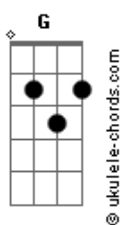

Bruce Springsteen - Nightshift

tom:
Ab (forma dos acordes no tom de G)
Capostrate na 1ª casa

[Primeira Parte]

G Em C D
Marvin, he was a friend of mine

And he could sing his song
His heart in every line

G Em C D
Marvin sang of the joy and pain

He opened up our minds
I still can hear him say

[Pré-Refrão]

Em Am
"Oh talk to me, so you can see, what's
D
Going on"

Em Am
Say you will sing your songs
C7M
Forevermore (forevermore)

[Refrão]

G
Gonna be some sweet sounds
Em C D
Coming down on the nightshift

I bet you're singing proud
Oh I bet you'll pull a crowd

G
Gonna be a long night
Em
It's gonna be alright

C D
On the nightshift (on the nightshift)
C
You found another home

D
I know you're not alone
G
On the nightshift

[Segunda Parte]

G Em C D
Jackie, ooh, hey, what you doing now?
C
It seems like yesterday

D
When we were working out

G Em C D
Jackie, you set the world on fire
C
You came and gifted us

D
Your love it lifted us higher and

Acordes

Higher

[Pré-Refrão]

Em Am D
Keep it up and we'll be there at your
Side

Em Am
Oh, say you will sing your songs
C7M G
Forevermore (forevermore)

[Refrão]

G
Gonna be some sweet sounds
Em C D
Coming down on the nightshift

(on the Nightshift)

I bet you're singing proud
Oh I bet you'll pull a crowd

G
It's gonna be a long night
Em
It's gonna be alright

C D
On the nightshift (on the nightshift)
C
You found another home

D
I know you're not alone
Em
On the nightshift

[Ponte]

G
Gonna miss your sweet voice
Em C D
That soulful noise, on the nightshift

C
We all remember you
G
Your song is coming through

[Refrão]

G
Gonna be a long night
Em
It's gonna be alright

C D
On the nightshift (on the nightshift)
C
You found another home

D
I know you're not alone
G Em
On the nightshift

C
You found another home
D
I know you're not alone

G D
On the nightshift