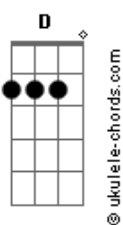

Bruce Springsteen - Nightshift

tom:
Ab (forma dos acordes no tom de G)
Capostrate na 1ª casa

[Primeira Parte]

G Em C D
Marvin, he was a friend of mine

And he could sing his song
His heart in every line

G Em C D
Marvin sang of the joy and pain

He opened up our minds
I still can hear him say

[Pré-Refrão]

Em Am
"Oh talk to me, so you can see, what's
D
Going on"

Em Am
Say you will sing your songs
C7M
Forevermore (forevermore)

[Refrão]

G
Gonna be some sweet sounds
Em C D
Coming down on the nightshift

I bet you're singing proud
Oh I bet you'll pull a crowd

G
Gonna be a long night
Em
It's gonna be alright

C D
On the nightshift (on the nightshift)
C
You found another home

D
I know you're not alone
G
On the nightshift

[Segunda Parte]

G Em C D
Jackie, ooh, hey, what you doing now?
C
It seems like yesterday

D
When we were working out

G Em C D
Jackie, you set the world on fire
C
You came and gifted us

D
Your love it lifted us higher and

Acordes

Higher

[Pré-Refrão]

Em Am D
Keep it up and we'll be there at your
Side

Em Am
Oh, say you will sing your songs
C7M G
Forevermore (forevermore)

[Refrão]

G
Gonna be some sweet sounds
Em C D
Coming down on the nightshift

(on the Nightshift)

I bet you're singing proud
Oh I bet you'll pull a crowd

G
It's gonna be a long night
Em
It's gonna be alright

C D
On the nightshift (on the nightshift)
C
You found another home

D
I know you're not alone
Em
On the nightshift

[Ponte]

G
Gonna miss your sweet voice
Em C D
That soulful noise, on the nightshift

C
We all remember you
G
Your song is coming through

[Refrão]

G
Gonna be a long night
Em
It's gonna be alright

C D
On the nightshift (on the nightshift)
C
You found another home

D
I know you're not alone
G Em
On the nightshift

C
You found another home
D
I know you're not alone

G D
On the nightshift