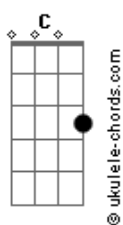

Bruce Springsteen - Nightshift

tom:
Ab (forma dos acordes no tom de G)
Capostrate na 1ª casa

[Primeira Parte]

G Em C D
Marvin, he was a friend of mine

And he could sing his song
His heart in every line

G Em C D
Marvin sang of the joy and pain

He opened up our minds
I still can hear him say

[Pré-Refrão]

Em Am
"Oh talk to me, so you can see, what's
D
Going on"

Em Am
Say you will sing your songs
C7M
Forevermore (forevermore)

[Refrão]

G
Gonna be some sweet sounds
Em C D
Coming down on the nightshift

I bet you're singing proud
Oh I bet you'll pull a crowd

G
Gonna be a long night
Em
It's gonna be alright

C D
On the nightshift (on the nightshift)
C
You found another home

D
I know you're not alone
G
On the nightshift

[Segunda Parte]

G Em C D
Jackie, ooh, hey, what you doing now?
C
It seems like yesterday

D
When we were working out

G Em C D
Jackie, you set the world on fire
C
You came and gifted us

D
Your love it lifted us higher and

Acordes

Higher

[Pré-Refrão]

Em Am D
Keep it up and we'll be there at your
Side

Em Am
Oh, say you will sing your songs
C7M G
Forevermore (forevermore)

[Refrão]

G
Gonna be some sweet sounds
Em C D
Coming down on the nightshift

(on the Nightshift)

I bet you're singing proud
Oh I bet you'll pull a crowd

G
It's gonna be a long night
Em
It's gonna be alright

C D
On the nightshift (on the nightshift)
C
You found another home

D
I know you're not alone
Em
On the nightshift

[Ponte]

G
Gonna miss your sweet voice
Em C D
That soulful noise, on the nightshift

C
We all remember you
G
Your song is coming through

[Refrão]

G
Gonna be a long night
Em
It's gonna be alright

C D
On the nightshift (on the nightshift)
C
You found another home

D
I know you're not alone
G Em
On the nightshift

C
You found another home
D
I know you're not alone

G D
On the nightshift