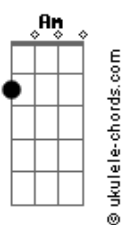

Bruce Springsteen - Nightshift

tom:
Ab (forma dos acordes no tom de G)
Capostrate na 1ª casa

[Primeira Parte]

G Em C D
Marvin, he was a friend of mine

And he could sing his song
His heart in every line

G Em C D
Marvin sang of the joy and pain

He opened up our minds
I still can hear him say

[Pré-Refrão]

Em Am
"Oh talk to me, so you can see, what's
D
Going on"

Em Am
Say you will sing your songs
C7M
Forevermore (forevermore)

[Refrão]

G
Gonna be some sweet sounds
Em C D
Coming down on the nightshift

I bet you're singing proud
Oh I bet you'll pull a crowd

G
Gonna be a long night
Em
It's gonna be alright

C D
On the nightshift (on the nightshift)
C
You found another home

D
I know you're not alone
G
On the nightshift

[Segunda Parte]

G Em C D
Jackie, ooh, hey, what you doing now?
C
It seems like yesterday

D
When we were working out

G Em C D
Jackie, you set the world on fire
C
You came and gifted us

D
Your love it lifted us higher and

Acordes

Higher

[Pré-Refrão]

Em Am D
Keep it up and we'll be there at your
Side

Em Am
Oh, say you will sing your songs
C7M G
Forevermore (forevermore)

[Refrão]

G
Gonna be some sweet sounds
Em C D
Coming down on the nightshift

(on the Nightshift)

I bet you're singing proud
Oh I bet you'll pull a crowd

G
It's gonna be a long night
Em
It's gonna be alright

C D
On the nightshift (on the nightshift)
C
You found another home

D
I know you're not alone
Em
On the nightshift

[Ponte]

G
Gonna miss your sweet voice
Em C D
That soulful noise, on the nightshift

C
We all remember you
G
Your song is coming through

[Refrão]

G
Gonna be a long night
Em
It's gonna be alright

C D
On the nightshift (on the nightshift)
C
You found another home

D
I know you're not alone
G Em
On the nightshift

C
You found another home
D
I know you're not alone

G D
On the nightshift