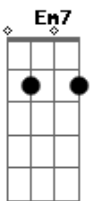

© ukulele-chords.com