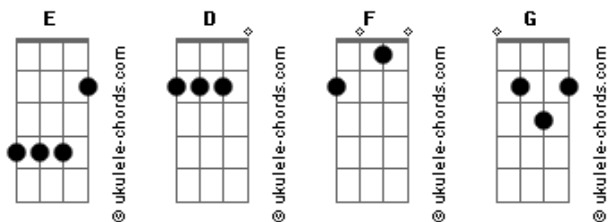

Bruce Dickinson - The Tower

Tom: **E**

BASS INTRO

GUITAR INTRO

GUITAR VERSE

GUITAR PRE-CHORUS

GUITAR CHORUS

GUITAR BRIDGE I

GUITAR SOLO

GUITAR LEGENDS

=BEND

Acordes

=HOLD
 H=HAMMER ON
 P=PULL OFF
 ~~=VIBRATO
 V=RELEASE

GUITAR SOLO-RIFF

GUITAR BRIDGE II

SONG STRUTURE

- BASS INTRO
- GUITAR INTRO
- GUITAR VERSE(2X)
- GUITAR PRE-CHORUS(2X)
- GUITAR CHORUS(2X)
- GUITAR INTRO(FIRST HALF)
- GUITAR VERSE(2X)
- GUITAR PRE-CHORUS(2X)
- GUITAR CHORUS(2X WITHOUT GUITAR INTRO 2X WITH GUITAR INTRO)
- GUITAR BRIDGE I(2X)
- GUITAR SOLO WITH GUITAR SOLO-RIFF(UNDER SOLO)
- GUITAR BRIDGE II(2X)
- GUITAR CHORUS(2X)
- GUITAR BRIDGE I(2X)