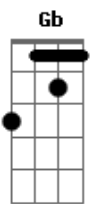

© ukulele-chords.com