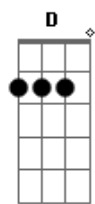

Bruce Dickinson - Space Race

Tom: D

Standard tuning.

Gb E Gb E
Yes yes I'd launch into the rising sun
E Gb E Gb G
My living breath is measured every step is done
G A E
Fare ye well my friends see you down the line
E Gb E Gb E
I don't belong to nation state or dying race
E Gb E Gb E
I leave my prejudice with you my religion's in space

Gb A
Have a little respect
E Gb D
Why are we running in this space race?
E Gb D
Why are we acting like we own the place?
E Gb D
Just want to feel the starlight on my face
C D
Reach out my hand and touch beyond

That's the first verse and chorus. Just do the next verse and chorus the same. And that's all!
OBS: Para saber a batida correta, seria necessario baixar e ouvir a musica..

Acordes

© ukulele-chords.com