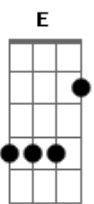

© ukulele-chords.com