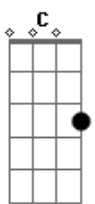

© ukulele-chords.com