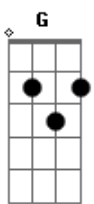

© ukulele-chords.com