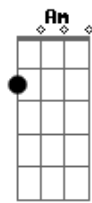

© ukulele-chords.com