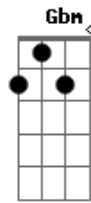

© ukulele-chords.com