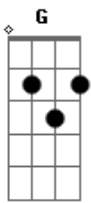

Bruce Dickinson - Omega

Tom: G

Em G D G Em
The ashes drift away, smoke of our confusion
Em G D G Bm Em
We turn our frightened faces to each other, say goodbye
Em G D G Em
Waited for the sign, waited for the moment
Em G D Bm C
Waited for the miracle to arrive, I guess they lied

C Em
Look at your future, take a look at your burning sky
C Am D
Look at your future, look at your burning sky

Em G D G Em
The others they have gone, who wants to live forever
Em G D G Bm Em
With nothing left to hold on to the past that we once knew?
Em G D G Em
We believed in heaven, we believed in angels
Em G D Bm C
With arms of purest white, to hold us, catch us when we fall

C Em
Look at your future, take a look at your burning sky
C Am D
Look at your future, now look at your burning sky

Em C Em D Gbm Em

Now it's omega zero day
C Em D Bm Em
the red star shines it's last rays
C Em D Gbm Em
The sun that gave us life yesterday
Em C Em D Bm C
Is now the sun that takes our lives away

C Em
Take a look at your future, look at your burning sky
C Am D
Look at your future, look at your burning sky

Em C Em C Gbm Em
Now it's omega zero day
C Em D Bm Em
the red star shines it's last rays
C Em D Gbm Em
The sun that gave us life yesterday
Em C Em D Bm C
Is now the sun that takes our lives away

Em C Em D Gbm Em
Now it's omega zero day
C Em D Bm Em
the red star shines it's last rays
C Em D Gbm Em
The sun that gave us life yesterday
Em C Em D Bm C
Is now the sun that takes our lives away

Acordes

© ukulele-chords.com