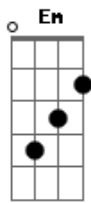

© ukulele-chords.com