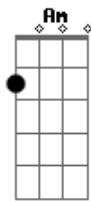

© ukulele-chords.com