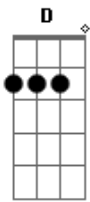

© ukulele-chords.com