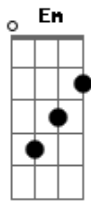

Bruce Dickinson - Darkness Be My Friend

Tom: G

Cold sunlight falling on me
Cold sunlight falling on me
I am a lonely man, sorrow is my friend
Fall asleep as the dawn comes up, a ray of hope
again
Hold a crystal vision, for a second, let it pass

Em G D Em
Hold a crystal vision, for a moment making last
Am G D EM
Summers so quickly gone, darkness be my friend
Em G D Em
Nothing lasts forever, but the certainty of change

SOLO : (Em-G-D) 2X

Am G D Em
I am a lonely man, sorrow is my friend
Em G D Em
Nothing lasts forever, but the certainty of change
Em G D Em
Nothing lasts forever, but the certainty of change

Acordes

© ukulele-chords.com

© ukulele-chords.com

© ukulele-chords.com

© ukulele-chords.com