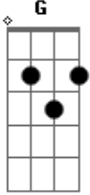

Bruce Dickinson - Abduction

Tom: G

Tuning: Drop D

Intro:

Verse:

Chorus:

- | / slide up
- | \ slide down
- | h hammer-on
- | p pull-off
- | ~ vibrato
- | harmonic
- | x Mute note

Acordes

© ukulele-chords.com