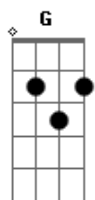

Bruce Channel - Hey Baby

Tom: G
Intro: G Em C D
G Em C D

[Refrão]

G Em C D G Em C
Hey.....hey hey baby!
D G Em C D G Em C D
I want to know.....if you'll be my girl
G Em C D G Em C
Hey.....hey hey baby!
D G Em C D G C G G7
I want to know.....if you'll be my girl?

C
When I saw you walking down the street
G
I said thats a kind of girl I'd like to meet
C
She's so pretty, Lord she's fine

D D7
I'm gonna make her mine, all mine
G Em C D G Em C
Hey.....hey hey baby!
D G Em C D G C G G7
I want to know.....if you'll be my girl?
E
When you turned and walked away
A
Thats when I want to say
D
C'mon baby, give me a whirl
G
I want to know if you'll be my girl?
G Em C D G Em C
Hey.....hey hey baby!
D G Em C D G C G
I want to know....if you'll be my girl?

Acordes

© ukulele-chords.com