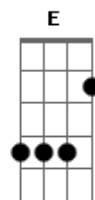

© ukulele-chords.com