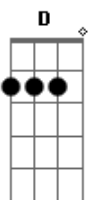

© ukulele-chords.com