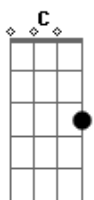

© ukulele-chords.com