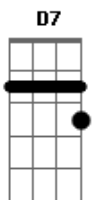

© ukulele-chords.com