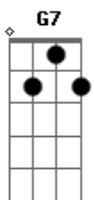

© ukulele-chords.com