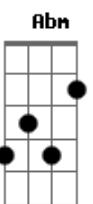

© ukulele-chords.com