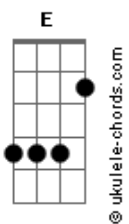

Brooksie - Not Into You (Dude, She's Just Not Into You)

tom:
 E
 Dude
 She's just not into you
 Gbm B
 E7M
 Gotta move on
 A
 Move on
 Gbm B
 She's just not into you
 E7M
 Gotta move on
 A
 Move on
 She's just not
 Gbm
 You're sitting waiting
 B
 The sight of your phone
 Gm A
 The apple of your eye
 Gbm B
 The one you love is away

You're alone
 Gm A
 And you can't help but realize
 Gbm B
 That you waste your time
 Gm A
 Tell yourself a lie
 Gbm B E7M
 And you waste your time

Dude
 Gbm B
 She's just not into you
 E7M
 Gotta move on
 A
 Move on
 Gbm B
 She's just not into you
 E7M
 Gotta move on
 A
 Move on
 She's just not

Gbm
 I
 B
 Love ya

Acordes

Gm A
 And I can't stop thinking of ya
 Gbm B
 Oh and I love ya
 Gm A
 Can't stop thinking of ya
 Of ya
 Dude
 Gbm B
 She's just not into you
 E7M
 Gotta move on
 A
 Move on
 Gbm B
 She's just not into you
 E7M
 Gotta move on
 A
 Move on
 Gbm B
 She's just not into you
 E7M
 Gotta move on
 A
 Move on
 Gbm B
 She's just not into you
 E7M
 Gotta move on
 A
 Move on
 Gbm B
 She's just not into you
 E7M
 Gotta move on
 A
 Move on
 Gbm B
 She's just not into you
 E7M
 Gotta move on
 A
 Move on
 Gbm B
 She's just not into you
 E7M
 Gotta move on
 A
 Move on
 Gbm B
 She's just not into you
 E7M
 Gotta move on
 A
 Move on