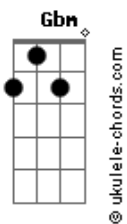

Brooksie - Not Into You (Dude, She's Just Not Into You)

tom:
E
Dude
She's just not into you
Gbm B
E7M
Gotta move on
A
Move on
Gbm B
She's just not into you
E7M
Gotta move on
A
Move on
She's just not
Gbm
You're sitting waiting
B
The sight of your phone
Gm A
The apple of your eye
Gbm B
The one you love is away

You're alone
Gm A
And you can't help but realize
Gbm B
That you waste your time
Gm A
Tell yourself a lie
Gbm B E7M
And you waste your time

Dude
Gbm B
She's just not into you
E7M
Gotta move on
A
Move on
Gbm B
She's just not into you
E7M
Gotta move on
A
Move on
She's just not

Gbm
I
B
Love ya

Acordes

Gm A
And I can't stop thinking of ya
Gbm B
Oh and I love ya
Gm A
Can't stop thinking of ya
Of ya
Dude
Gbm B
She's just not into you
E7M
Gotta move on
A
Move on
Gbm B
She's just not into you
E7M
Gotta move on
A
Move on
Gbm B
She's just not into you
E7M
Gotta move on
A
Move on
Gbm B
She's just not into you
E7M
Gotta move on
A
Move on
Gbm B
She's just not into you
E7M
Gotta move on
A
Move on
Gbm B
She's just not into you
E7M
Gotta move on
A
Move on
Gbm B
She's just not into you
E7M
Gotta move on
A
Move on
Gbm B
She's just not into you
E7M
Gotta move on
A
Move on