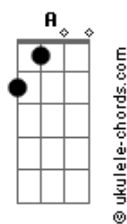

Brooksie - Not Into You (Dude, She's Just Not Into You)

tom:
E
Dude
She's just not into you
Gbm B
E7M
Gotta move on
A
Move on
Gbm B
She's just not into you
E7M
Gotta move on
A
Move on
She's just not
Gbm
You're sitting waiting
B
The sight of your phone
Gm A
The apple of your eye
Gbm B
The one you love is away

You're alone
Gm A
And you can't help but realize
Gbm B
That you waste your time
Gm A
Tell yourself a lie
Gbm B E7M
And you waste your time

Dude
Gbm B
She's just not into you
E7M
Gotta move on
A
Move on
Gbm B
She's just not into you
E7M
Gotta move on
A
Move on
She's just not

Gbm
I
B
Love ya

Acordes

Gm A
And I can't stop thinking of ya
Gbm B
Oh and I love ya
Gm A
Can't stop thinking of ya
Of ya
Dude
Gbm B
She's just not into you
E7M
Gotta move on
A
Move on
Gbm B
She's just not into you
E7M
Gotta move on
A
Move on
Gbm B
She's just not into you
E7M
Gotta move on
A
Move on
Gbm B
She's just not into you
E7M
Gotta move on
A
Move on
Gbm B
She's just not into you
E7M
Gotta move on
A
Move on
Gbm B
She's just not into you
E7M
Gotta move on
A
Move on
Gbm B
She's just not into you
E7M
Gotta move on
A
Move on
Gbm B
She's just not into you
E7M
Gotta move on
A
Move on