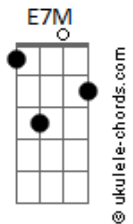

Brooksie - Not Into You (Dude, She's Just Not Into You)

tom:
 E
 Dude
 She's just not into you
 Gbm B
 E7M
 Gotta move on
 A
 Move on
 Gbm B
 She's just not into you
 E7M
 Gotta move on
 A
 Move on
 She's just not
 Gbm
 You're sitting waiting
 B
 The sight of your phone
 Gm A
 The apple of your eye
 Gbm B
 The one you love is away

You're alone
 Gm A
 And you can't help but realize
 Gbm B
 That you waste your time
 Gm A
 Tell yourself a lie
 Gbm B E7M
 And you waste your time

Dude
 Gbm B
 She's just not into you
 E7M
 Gotta move on
 A
 Move on
 Gbm B
 She's just not into you
 E7M
 Gotta move on
 A
 Move on
 She's just not

Gbm
 I
 B
 Love ya

Acordes

Gm A
 And I can't stop thinking of ya
 Gbm B
 Oh and I love ya
 Gm A
 Can't stop thinking of ya
 Of ya
 Dude
 Gbm B
 She's just not into you
 E7M
 Gotta move on
 A
 Move on
 Gbm B
 She's just not into you
 E7M
 Gotta move on
 A
 Move on
 Gbm B
 She's just not into you
 E7M
 Gotta move on
 A
 Move on
 Gbm B
 She's just not into you
 E7M
 Gotta move on
 A
 Move on
 Gbm B
 She's just not into you
 E7M
 Gotta move on
 A
 Move on
 Gbm B
 She's just not into you
 E7M
 Gotta move on
 A
 Move on
 Gbm B
 She's just not into you
 E7M
 Gotta move on
 A
 Move on
 Gbm B
 She's just not into you
 E7M
 Gotta move on
 A
 Move on