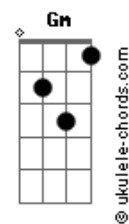

Brooksie - Not Into You (Dude, She's Just Not Into You)

tom:
 E
 Dude
 She's just not into you
 Gbm B
 E7M
 Gotta move on
 A
 Move on
 Gbm B
 She's just not into you
 E7M
 Gotta move on
 A
 Move on
 She's just not
 Gbm
 You're sitting waiting
 B
 The sight of your phone
 Gm A
 The apple of your eye
 Gbm B
 The one you love is away

You're alone
 Gm A
 And you can't help but realize
 Gbm B
 That you waste your time
 Gm A
 Tell yourself a lie
 Gbm B E7M
 And you waste your time

Dude
 Gbm B
 She's just not into you
 E7M
 Gotta move on
 A
 Move on
 Gbm B
 She's just not into you
 E7M
 Gotta move on
 A
 Move on
 She's just not

Gbm
 I
 B
 Love ya

Acordes

Gm A
 And I can't stop thinking of ya
 Gbm B
 Oh and I love ya
 Gm A
 Can't stop thinking of ya
 Of ya
 Dude
 Gbm B
 She's just not into you
 E7M
 Gotta move on
 A
 Move on
 Gbm B
 She's just not into you
 E7M
 Gotta move on
 A
 Move on
 Gbm B
 She's just not into you
 E7M
 Gotta move on
 A
 Move on
 Gbm B
 She's just not into you
 E7M
 Gotta move on
 A
 Move on
 Gbm B
 She's just not into you
 E7M
 Gotta move on
 A
 Move on
 Gbm B
 She's just not into you
 E7M
 Gotta move on
 A
 Move on
 Gbm B
 She's just not into you
 E7M
 Gotta move on
 A
 Move on
 Gbm B
 She's just not into you
 E7M
 Gotta move on
 A
 Move on