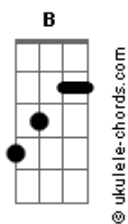

Brooksie - Not Into You (Dude, She's Just Not Into You)

tom:
 E
 Dude
 She's just not into you
 Gbm B
 E7M
 Gotta move on
 A
 Move on
 Gbm B
 She's just not into you
 E7M
 Gotta move on
 A
 Move on
 She's just not
 Gbm
 You're sitting waiting
 B
 The sight of your phone
 Gm A
 The apple of your eye
 Gbm B
 The one you love is away

You're alone
 Gm A
 And you can't help but realize
 Gbm B
 That you waste your time
 Gm A
 Tell yourself a lie
 Gbm B E7M
 And you waste your time

Dude
 Gbm B
 She's just not into you
 E7M
 Gotta move on
 A
 Move on
 Gbm B
 She's just not into you
 E7M
 Gotta move on
 A
 Move on
 She's just not

Gbm
 I
 B
 Love ya

Acordes

Gm A
 And I can't stop thinking of ya
 Gbm B
 Oh and I love ya
 Gm A
 Can't stop thinking of ya
 Of ya
 Dude
 Gbm B
 She's just not into you
 E7M
 Gotta move on
 A
 Move on
 Gbm B
 She's just not into you
 E7M
 Gotta move on
 A
 Move on
 Gbm B
 She's just not into you
 E7M
 Gotta move on
 A
 Move on
 Gbm B
 She's just not into you
 E7M
 Gotta move on
 A
 Move on
 Gbm B
 She's just not into you
 E7M
 Gotta move on
 A
 Move on
 Gbm B
 She's just not into you
 E7M
 Gotta move on
 A
 Move on
 Gbm B
 She's just not into you
 E7M
 Gotta move on
 A
 Move on
 Gbm B
 She's just not into you
 E7M
 Gotta move on
 A
 Move on