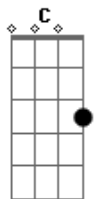

© ukulele-chords.com