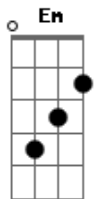

© ukulele-chords.com