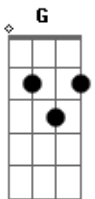

© ukulele-chords.com