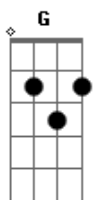

Britz Oliveira Petry - Run Away With You

tom:

Intro: G Eb Em
G Eb Em

G Eb Em
Hey, come, watch the sun
G Eb Em
Come through me and you
G Eb Em
And see how life can be
G Eb Em
Than see that it's just me
G Eb
Being me
Em
With a brand
G Eb Em
New thing to do
G Eb
Before I run away with you

G Eb Em
I want to see the sun

G Eb
Going down
Em
And rising again
G Eb Em
A start without an end

G Eb Em
That's just me being me
G Eb Em
With a brand new thing to do
G Eb Em
Before I run away with you

G Eb Em
That's just me being me
G Eb Em
With a brand new thing to do
G Eb Em
Before I run away with you
G Eb Em
Before I run away with you
G Eb Em
Run away with you

Acordes

© ukulele-chords.com