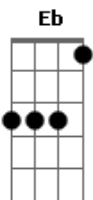

© ukulele-chords.com