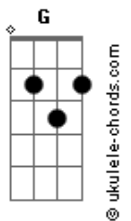

Britt Nicole - Walk On The Water

Tom: Eb

(com acordes na forma de C)

Capostrate na 3ª casa

Verso 1: C

C G
You look around and staring back at you

Am
Another wave of doubt

F
Will it pull you under, you wonder

C
What if I'm overtaken?

G
What if I never make it

Am F G
What if no one's there, will You hear my prayer

C F G
When you take that first step into the unknown

C F
He won't let you go

Refrão:

C G
So what are you waiting for, what do you have to lose

Am F
Your insecurities, they try to hold to you

C G
But you know you're made for more so don't be afraid to move

Dm Am F
Your faith is all it takes and you can walk on the water too

Verso 2:

C G
So get out and let your fear fall to the ground

Am F
No time to waste, don't wait

C
And don't you turn around and miss out

G
Everything you were made for

Am
I know you're not sure

F G
So you play it safe, you try to run away

Acordes

If you take that first step into the unknown

C F
He won't let you go

Refrão:

C G
So what are you waiting for, what do you have to lose

Am F
Your insecurities, they try to hold to you

C G
But you know you're made for more so don't be afraid to move

Dm Am F
Your faith is all it takes and you can walk on the water too

Ponte:

Dm
Step out, even when it's storming

Am
Step out, even when you're broken

C G
Step out, even when your heart is telling you, telling you to give up

Dm
Step out, when your hope is stolen

Am
Step out; you can't see where you're going

C G
You don't have to be afraid

F
So what are you waiting, what are you waiting for

Refrão:

C G
So what are you waiting for, what do you have to lose

Am F
Your insecurities, they try to hold to you

C G
But you know you're made for more so don't be afraid to move

Dm Am F
Your faith is all it takes and you can walk on the water too

(C G Am F)(2x)

C
You can walk on the water too