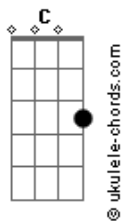

# Britt Nicole - Walk On The Water

Tom: Eb

(com acordes na forma de C)

Capostrate na 3ª casa

Verso 1: C

C G  
You look around and staring back at you

Am  
Another wave of doubt

F  
Will it pull you under, you wonder

Am F  
Your insecurities, they try to hold to you

C G  
But you know you're made for more so don't be afraid to move

Dm Am F  
Your faith is all it takes and you can walk on the water too

Verso 2:

C G  
So get out and let your fear fall to the ground

Am F  
No time to waste, don't wait

C  
And don't you turn around and miss out

G  
Everything you were made for

Am  
I know you're not sure

F G  
So you play it safe, you try to run away