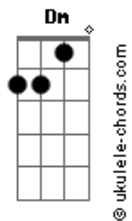

Britt Nicole - Walk On The Water

Tom: Eb

(com acordes na forma de C)

Capostrate na 3ª casa

Verso 1: C

C G
You look around and staring back at you

Am
Another wave of doubt

F
Will it pull you under, you wonder

C
What if I'm overtaken?

G
What if I never make it

Am F G
What if no one's there, will You hear my prayer

C F G
When you take that first step into the unknown

C F
He won't let you go

Refrão:

C G
So what are you waiting for, what do you have to lose

Am F
Your insecurities, they try to hold to you

C G
But you know you're made for more so don't be afraid to move

Dm Am F
Your faith is all it takes and you can walk on the water too

Verso 2:

C G
So get out and let your fear fall to the ground

Am F
No time to waste, don't wait

C
And don't you turn around and miss out

G
Everything you were made for

Am
I know you're not sure

F G
So you play it safe, you try to run away

Acordes

If you take that first step into the unknown

C F
He won't let you go

Refrão:

C G
So what are you waiting for, what do you have to lose

Am F
Your insecurities, they try to hold to you

C G
But you know you're made for more so don't be afraid to move

Dm Am F
Your faith is all it takes and you can walk on the water too

Ponte:

Dm
Step out, even when it's storming

Am
Step out, even when you're broken

C G
Step out, even when your heart is telling you, telling you to give up

Dm
Step out, when your hope is stolen

Am
Step out; you can't see where you're going

C G
You don't have to be afraid

F
So what are you waiting, what are you waiting for

Refrão:

C G
So what are you waiting for, what do you have to lose

Am F
Your insecurities, they try to hold to you

C G
But you know you're made for more so don't be afraid to move

Dm Am F
Your faith is all it takes and you can walk on the water too

(C G Am F)(2x)

C
You can walk on the water too