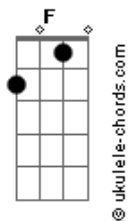

Britt Nicole - Walk On The Water

Tom: Eb

(com acordes na forma de C)

Capostrate na 3ª casa

Verso 1: C

C G
You look around and staring back at you

Am
Another wave of doubt

F
Will it pull you under, you wonder

C
What if I'm overtaken?

G
What if I never make it

Am F G
What if no one's there, will You hear my prayer

C F G
When you take that first step into the unknown

C F
He won't let you go

Refrão:

C G
So what are you waiting for, what do you have to lose

Am F
Your insecurities, they try to hold to you

C G
But you know you're made for more so don't be afraid to move

Dm Am F
Your faith is all it takes and you can walk on the water too

Verso 2:

C G
So get out and let your fear fall to the ground

Am F
No time to waste, don't wait

C
And don't you turn around and miss out

G
Everything you were made for

Am
I know you're not sure

F G
So you play it safe, you try to run away

Acordes

If you take that first step into the unknown

C F
He won't let you go

Refrão:

C G
So what are you waiting for, what do you have to lose

Am F
Your insecurities, they try to hold to you

C G
But you know you're made for more so don't be afraid to move

Dm Am F
Your faith is all it takes and you can walk on the water too

Ponte:

Dm
Step out, even when it's storming

Am
Step out, even when you're broken

C G
Step out, even when your heart is telling you, telling you to give up

Dm
Step out, when your hope is stolen

Am
Step out; you can't see where you're going

C G
You don't have to be afraid

F
So what are you waiting, what are you waiting for

Refrão:

C G
So what are you waiting for, what do you have to lose

Am F
Your insecurities, they try to hold to you

C G
But you know you're made for more so don't be afraid to move

Dm Am F
Your faith is all it takes and you can walk on the water too

(C G Am F)(2x)

C
You can walk on the water too