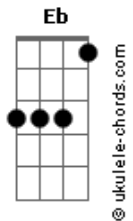

# Britt Nicole - Walk On The Water

Tom: Eb

(com acordes na forma de C)

Capostrate na 3ª casa

Verso 1: C

C G  
You look around and staring back at you

Am  
Another wave of doubt

F  
Will it pull you under, you wonder

Am F  
Your insecurities, they try to hold to you

C G  
But you know you're made for more so don't be afraid to move

Dm Am F  
Your faith is all it takes and you can walk on the water too

Verso 2:

C G  
So get out and let your fear fall to the ground

Am F  
No time to waste, don't wait

C  
And don't you turn around and miss out

G  
Everything you were made for

Am  
I know you're not sure

F G  
So you play it safe, you try to run away