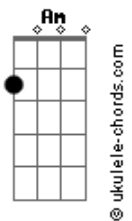

# Britt Nicole - Walk On The Water

Tom: Eb

(com acordes na forma de C)

Capostrate na 3ª casa

Verso 1: C

C G  
You look around and staring back at you

Am  
Another wave of doubt

F  
Will it pull you under, you wonder

Am F  
Your insecurities, they try to hold to you

C G  
But you know you're made for more so don't be afraid to move

Dm Am F  
Your faith is all it takes and you can walk on the water too

Verso 2:

C G  
So get out and let your fear fall to the ground

Am F  
No time to waste, don't wait

C  
And don't you turn around and miss out

G  
Everything you were made for

Am  
I know you're not sure

F G  
So you play it safe, you try to run away