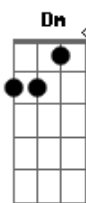

© ukulele-chords.com