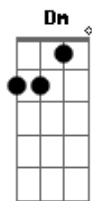

© ukulele-chords.com