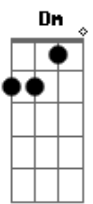

© ukulele-chords.com