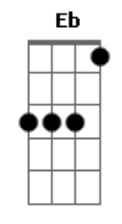

[Refrão]

G
Sometimes I run (sometimes)
D
Sometimes I hide
Em
Sometimes I'm scared of you
C G
But all I really want is to hold you tight
D Em
Treat you right, be with you day and night
Am
Baby all I need is time

[Segunda Parte]

G D
I don't wanna be so shy
Em C
Every time that I'm alone I wonder why
G D
Hope that you will wait for me
Em C
You'll see that you're the only one for me

[Pré-Refrão]

C D G
I wanna believe in everything that you say
Em
'Cause it sounds so good

C Em
But if you really want me, move slow
C D
There's things about me you just have to know

[Refrão]

G
Sometimes I run (sometimes)
D
Sometimes I hide
Em
Sometimes I'm scared of you
C G
But all I really want is to hold you tight
D Em
Treat you right, be with you day and night
C G
All I really want is to hold you tight
D Em
Treat you right, be with you day and night
D
Baby all I need is time

[Ponte]

C
Just hang around and you'll see
D
There's nowhere I'd rather be
Em D
If you love me, trust in me
C D G
The way that I trust in you

(D Em C G)
(D Em C)

[Refrão]

Ab
Sometimes I run (sometimes)
Eb
Sometimes I hide
Fm
Sometimes I'm scared of you
Db Ab
But all I really want is to hold you tight
Eb Fm
Treat you right, be with you day and night
Ab
Sometimes I run (sometimes)
Eb
Sometimes I hide
Fm
Sometimes I'm scared of you
Db Ab
But all I really want is to hold you tight
Eb Fm
Treat you right, be with you day and night

Acordes