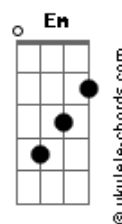

[Refrão]

G
Sometimes I run (sometimes)
D
Sometimes I hide
Em
Sometimes I'm scared of you
C G
But all I really want is to hold you tight
D Em
Treat you right, be with you day and night
Am
Baby all I need is time

[Segunda Parte]

G D
I don't wanna be so shy
Em C
Every time that I'm alone I wonder why
G D
Hope that you will wait for me
Em C
You'll see that you're the only one for me

[Pré-Refrão]

C D G
I wanna believe in everything that you say
Em
'Cause it sounds so good

C Em
But if you really want me, move slow
C D
There's things about me you just have to know

[Refrão]

G
Sometimes I run (sometimes)
D
Sometimes I hide
Em
Sometimes I'm scared of you
C G
But all I really want is to hold you tight
D Em
Treat you right, be with you day and night
C G
All I really want is to hold you tight
D Em
Treat you right, be with you day and night
D
Baby all I need is time

[Ponte]

C
Just hang around and you'll see
D
There's nowhere I'd rather be
Em D
If you love me, trust in me
C D G
The way that I trust in you

(D Em C G)
(D Em C)

[Refrão]

Ab
Sometimes I run (sometimes)
Eb
Sometimes I hide
Fm
Sometimes I'm scared of you
Db Ab
But all I really want is to hold you tight
Eb Fm
Treat you right, be with you day and night
Ab
Sometimes I run (sometimes)
Eb
Sometimes I hide
Fm
Sometimes I'm scared of you
Db Ab
But all I really want is to hold you tight
Eb Fm
Treat you right, be with you day and night

Acordes