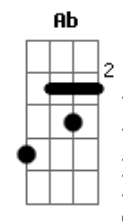

[Refrão]

G
Sometimes I run (sometimes)
D
Sometimes I hide
Em
Sometimes I'm scared of you
C G
But all I really want is to hold you tight
D Em
Treat you right, be with you day and night
Am
Baby all I need is time

[Segunda Parte]

G D
I don't wanna be so shy
Em C
Every time that I'm alone I wonder why
G D
Hope that you will wait for me
Em C
You'll see that you're the only one for me

[Pré-Refrão]

C D G
I wanna believe in everything that you say
Em
'Cause it sounds so good

C Em
But if you really want me, move slow
C D
There's things about me you just have to know

[Refrão]

G
Sometimes I run (sometimes)
D
Sometimes I hide
Em
Sometimes I'm scared of you
C G
But all I really want is to hold you tight
D Em
Treat you right, be with you day and night
C G
All I really want is to hold you tight
D Em
Treat you right, be with you day and night
D
Baby all I need is time

[Ponte]

C
Just hang around and you'll see
D
There's nowhere I'd rather be
Em D
If you love me, trust in me
C D G
The way that I trust in you

(D Em C G)
(D Em C)

[Refrão]

Ab
Sometimes I run (sometimes)
Eb
Sometimes I hide
Fm
Sometimes I'm scared of you
Db Ab
But all I really want is to hold you tight
Eb Fm
Treat you right, be with you day and night
Ab
Sometimes I run (sometimes)
Eb
Sometimes I hide
Fm
Sometimes I'm scared of you
Db Ab
But all I really want is to hold you tight
Eb Fm
Treat you right, be with you day and night

Acordes