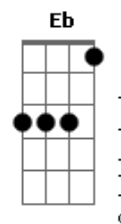

[Refrão]

G
Sometimes I run (sometimes)
D
Sometimes I hide
Em
Sometimes I'm scared of you
C G
But all I really want is to hold you tight
D Em
Treat you right, be with you day and night
Am
Baby all I need is time

[Segunda Parte]

G D
I don't wanna be so shy
Em C
Every time that I'm alone I wonder why
G D
Hope that you will wait for me
Em C
You'll see that you're the only one for me

[Pré-Refrão]

C D G
I wanna believe in everything that you say
Em
'Cause it sounds so good

C Em
But if you really want me, move slow
C D
There's things about me you just have to know

[Refrão]

G
Sometimes I run (sometimes)
D
Sometimes I hide
Em
Sometimes I'm scared of you
C G
But all I really want is to hold you tight
D Em
Treat you right, be with you day and night
C G
All I really want is to hold you tight
D Em
Treat you right, be with you day and night
D
Baby all I need is time

[Ponte]

C
Just hang around and you'll see
D
There's nowhere I'd rather be
Em D
If you love me, trust in me
C D G
The way that I trust in you

(D Em C G)
(D Em C)

[Refrão]

Ab
Sometimes I run (sometimes)
Eb
Sometimes I hide
Fm
Sometimes I'm scared of you
Db Ab
But all I really want is to hold you tight
Eb Fm
Treat you right, be with you day and night
Ab
Sometimes I run (sometimes)
Eb
Sometimes I hide
Fm
Sometimes I'm scared of you
Db Ab
But all I really want is to hold you tight
Eb Fm
Treat you right, be with you day and night

Acordes