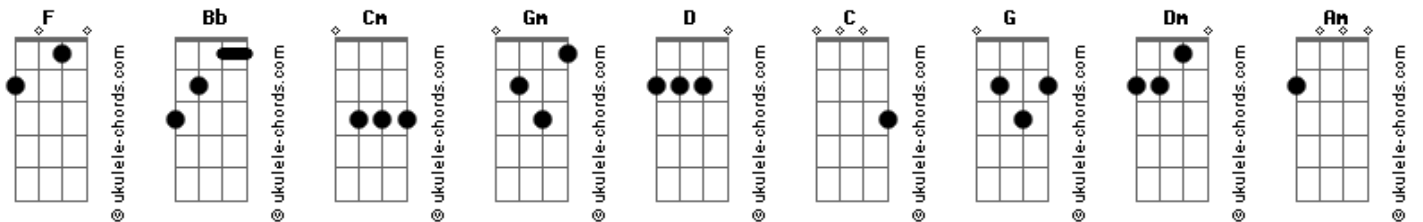

(Gm)
(D) (Bb) (C) (Cm)
"Just hang around and you'll see.. there's no where i'd
rather be.. if
(F)
you love me.. trust in me.."

Guitar Solo:

(strum a Bb before playing solo..)

Show me.....how ya want it to be....coz baby... he doesnt
need to know..

(repeatedley pick them)

Versão 2

(Britney Spears)

SOMETIMES

C G
You tell me you're in love with me
Dm G C
Like you can't take your pretty eyes away from me
G
It's not that I don't want to stay
Dm G C Dm
But every time you come too close I move away
G C
I wanna believe in every thing that you say
G Am
'Cause it sounds so good
Dm
But if you really want me, move slow
F G
There's things about me you just have to know
C G
Sometimes I run / Sometimes I hide
Dm
Sometimes I'm scared of you
G C
But all I really want is to hold you tight
G Dm G
C
Treat you right/ Be with you day and night/ Baby all I need
is time

G
I don't wanna be so shy
Dm G C
Every time that I'm alone I wonder why
G
Hope that you will wait from me
Dm G C Dm
You'll see that you're the only one from me
G C
I wanna believe in everything that you say
G Am
'Cause it sounds so good
Dm F
G
But if you really want me, move slow/ There's things about me
you just have to know

REFRÃO

F E
Am
Just hang around and you'll see / There's nowhere I'd rather
be
D Dm G C
If you love me, trust in me / The way that I trust in you

REFRÃO

=====

Baby One More Time:
Intro:

Verse

oh baby baby...how was i supposed to know...

oh baby baby how was I supposed to know la da dada da
da da yeah! (I dont know
the lyrics)

Bridge

Acordes