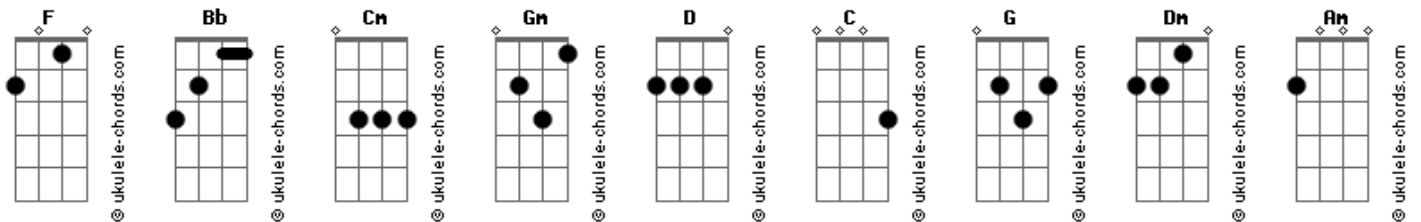

Guitar Solo:

(strum a Bb before playing solo..)

Show me.....how ya want it to be....coz baby... he doesnt need to know..

(repeatedley pick them)

Versão 2

(Britney Spears)

SOMETIMES

C G
You tell me you're in love with me
Dm G C
Like you can't take your pretty eyes away from me
G
It's not that I don't want to stay
Dm G C Dm
But every time you come too close I move away
G C
I wanna believe in every thing that you say
G Am
'Cause it sounds so good
Dm
But if you really want me, move slow
F G
There's things about me you just have to know
C G
Sometimes I run / Sometimes I hide
Dm
Sometimes I'm scared of you
G C
But all I really want is to hold you tight
G Dm G
C
Treat you right/ Be with you day and night/ Baby all I need is time

G
I don't wanna be so shy
Dm G C
Every time that I'm alone I wonder why
G
Hope that you will wait from me
Dm G C Dm
You'll see that you're the only one from me
G C
I wanna believe in everything that you say
G Am
'Cause it sounds so good
Dm F
G
But if you really want me, move slow/ There's things about me you just have to know

REFRÃO

F E
Am
Just hang around and you'll see / There's nowhere I'd rather be
D Dm G C
If you love me, trust in me / The way that I trust in you

REFRÃO

=====

Baby One More Time:
Intro:

Verse

oh baby baby...how was i supposed to know...

oh baby baby how was I supposed to know la da dada da da da yeah!
da da yeah!
the lyrics) (I dont know

Bridge

Acordes