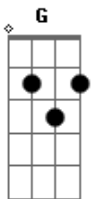

Britney Spears - Radar

Tom: G

(intro) Em G C D Em G C D

(primeira parte)

Em
Confidence is a must
G
Cockiness is a plus
C
Edginess is a rush
D
Edges, I like 'em rough
Em
A man with the midas touch
G
Intoxicate me, I'm a lush
C
Stop you're makin' me blush
D
People are lookin' at us

(refrão)

Em G C D
I don't think you know (know)
Em
I'm checkin' you so hard (so hard)
G C
Wonder if you know you're on my radar (on my radar)
D
On my radar (on my radar)
Em
And yep I notice you
G
I know it's you I'm choosin'
Don't wanna lose you
C
You're on my radar (on my radar)
D
On my radar (on my radar)
Em
And when you walk (when you walk)
G
And when you talk (when you talk)
C
I get the tingle
I wanna mingle
D
That's what I want (that's what I want)

Em
Hey listen baby
Turn up the fader
G
Tryin' to make you understand
C
You're on my radar (on my radar)
D
On my radar (on my radar)
Em
On my radar
G
Got you on my? radar
C
Got you on my... radar
D
Got you on my... radar (radar)

(segunda parte) igual a primeira parte
Interesting sense of style

Think I can handle that
Animal in the sack
His eyes see right to my soul
I surrender self-control
Catch me lookin' again
Fallin' right into my plan

(refrão)

Em G C D
(Spoken: I got my eye on you. And I can't let you get away.)
Em G
Hey baby, whether it's now or later (I gotcha)
C
You can't shake me
D
'Cause I got you on my radar
Em
And whether you like it or not
G
It ain't gonna stop
C
'Cause I got you on my radar
D
'Cause I got you on my radar

(refrão)
(Em G C D Em G C D)

Acordes

© ukulele-chords.com