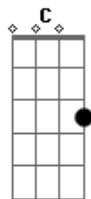

Britney Spears - Radar

Tom: G

(intro) Em G C D Em G C D

(primeira parte)

Em
Confidence is a must
G
Cockiness is a plus
C
Edginess is a rush
D
Edges, I like 'em rough
Em
A man with the midas touch
G
Intoxicate me, I'm a lush
C
Stop you're makin' me blush
D
People are lookin' at us

(segunda parte) igual a primeira parte
Interesting sense of style

Think I can handle that
Animal in the sack
His eyes see right to my soul
I surrender self-control
Catch me lookin' again
Fallin' right into my plan

(refrão)
(Em G C D Em G C D)

Acordes

© ukulele-chords.com

© ukulele-chords.com

© ukulele-chords.com

© ukulele-chords.com