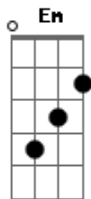

Britney Spears - Radar

Tom: G

(intro) Em G C D Em G C D

(primeira parte)

Em
Confidence is a must
G
Cockiness is a plus
C
Edginess is a rush
D
Edges, I like 'em rough
Em
A man with the midas touch
G
Intoxicate me, I'm a lush
C
Stop you're makin' me blush
D
People are lookin' at us

(refrão)

Em G C D
I don't think you know (know)
Em
I'm checkin' you so hard (so hard)
G C
Wonder if you know you're on my radar (on my radar)
D
On my radar (on my radar)
Em
And yep I notice you
G
I know it's you I'm choosin'
Don't wanna lose you
C
You're on my radar (on my radar)
D
On my radar (on my radar)
Em
And when you walk (when you walk)
G
And when you talk (when you talk)
C
I get the tingle
I wanna mingle
D
That's what I want (that's what I want)

Em
Hey listen baby
Turn up the fader
G
Tryin' to make you understand
C
You're on my radar (on my radar)
D
On my radar (on my radar)
Em
On my radar
G
Got you on my? radar
C
Got you on my... radar
D
Got you on my... radar (radar)

(segunda parte) igual a primeira parte
Interesting sense of style

Think I can handle that
Animal in the sack
His eyes see right to my soul
I surrender self-control
Catch me lookin' again
Fallin' right into my plan

(refrão)

Em G C D
(Spoken: I got my eye on you. And I can't let you get away.)
Em G
Hey baby, whether it's now or later (I gotcha)
C
You can't shake me
D
'Cause I got you on my radar
Em
And whether you like it or not
G
It ain't gonna stop
C
'Cause I got you on my radar
D
'Cause I got you on my radar

(refrão)
(Em G C D Em G C D)

Acordes

© ukulele-chords.com

© ukulele-chords.com

© ukulele-chords.com

© ukulele-chords.com