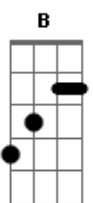

Britney Spears - Piece Of Me

Tom: B

Piece Of Me

Intro: **Dbm E B Gb** (X2)

Verso 1:

I'm Miss **Dbm** american **E** Dream since I was 17

Don't matter if I step on the scene **B**

Or sneak away to the Philippines

You want a piece of me **Ab** You wanna a piece of me

Refrão:

I'm Mrs. **Dbm** "Lifestyles of the rich and famous"

E (you want a piece of me)

I'm Mrs. **B** "Oh my God that Britney's Shameless"

Gb (you want a piece of me)

I'm Mrs. **Dbm** "Extra! Extra! This just in"

E (you want a piece of me)

I'm Mrs. **B** "She's too big, now she's too thin"

Gb (you want a piece of me)

C#m, **E**, **B**, F#

Acordes

© ukulele-chords.com

© ukulele-chords.com