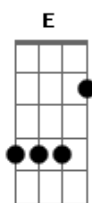

Britney Spears - Piece Of Me

Tom: B

Piece Of Me

Intro: **Dbm E B Gb** (X2)

Verso 1:

I'm Miss **Dbm** american **E** Dream since I was 17

Don't matter if I step on the scene **B**

Or sneak away to the Philippines

You want a piece of me **Ab** You wanna a piece of me

Refrão:

I'm Mrs. **Dbm** "Lifestyles of the rich and famous"

E (you want a piece of me)

I'm Mrs. **B** "Oh my God that Britney's Shameless"

Gb (you want a piece of me)

I'm Mrs. **Dbm** "Extra! Extra! This just in"

E (you want a piece of me)

I'm Mrs. **B** "She's too big, now she's too thin"

Gb (you want a piece of me)

C#m, **E**, **B**, F#

Acordes

© ukulele-chords.com

© ukulele-chords.com