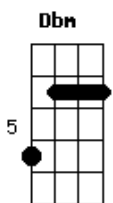

Britney Spears - Piece Of Me

Tom: B

Piece Of Me

Intro: **Dbm E B Gb** (X2)

Verso 1:

I'm Miss **Dbm** american **E** Dream since I was 17

Don't matter if I step on the scene **B**

Or sneak away to the Philippines

You want a piece of me **Ab** You wanna a piece of me

Refrão:

I'm Mrs. **Dbm** "Lifestyles of the rich and famous"

E (you want a piece of me)

I'm Mrs. **B** "Oh my God that Britney's Shameless"

Gb (you want a piece of me)

I'm Mrs. **Dbm** "Extra! Extra! This just in"

E (you want a piece of me)

I'm Mrs. **B** "She's too big, now she's too thin"

Gb (you want a piece of me)

C#m, **E**, **B**, F#

Acordes

© ukulele-chords.com

© ukulele-chords.com