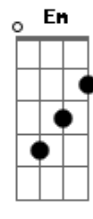

© ukulele-chords.com