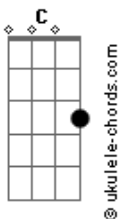

C Am F G
oohhh ohh yeah

Verso 3: C Am F G

Christmas Eve I just can't sleep
Would I be wrong for taking a peek?
Cause I heard that your coming to town
Santa can you hear me? (yea yeah)

Verso 4: C Am F G

Really hope that you're on your way
With something special for me in your sleigh
Ohh please make my wish come true
Santa can you hear me

Em
I want my baby (baby, yeah)

Am
I want someone to love me someone to hold me.

Em
Maybe (maybe, maybe maybe.)

F G
he'll be all my own in a big red bow/
we'll be all the love under the mistletoe

Refrão:

C F
Santa can you hear me?

Dm G
I have been so good this year

C F
and all I want is one thing

Dm G
Tell me my true love is near

Em Am
He's all I want, just for me

Em Am
underneath my christmas tree

F Em
I'll be waiting here.

F G C
Santa that's my only wish this year.

Ponte:

F Fm C
I hope my letter reaches you in time

F Fm C
Bring me love I can call all mine

Em E Am D
Cause I have been so good this year.

F
Can't be alone under the mistletoe

G A
He's all want and a big red bow

Refrão (Um tom acima):

(D)
Santa can you hear me?

I have been so good this year
and all I want is one thing

Tell me my true love is near

Em Bm
He's all I want, just for me

Gbm Bm
underneath my christmas tree

G Gbm
I'll be waiting here.

G A D
Santa that's my only wish this year.

D G Em A
Oh santa, can u hear me?

D G Em A
oh santa

Gbm Bm
Well he's all I want just for me

Gbm Bm
underneath my Christmas tree

G Gbm
I'll be waiting here

G A D
Santa that's my only wish this year

G A D
Santa that's my only wish this year.

Acordes