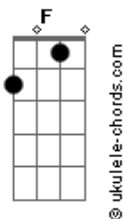

C Am F G
oohhh ohh yeah

Verso 3: C Am F G

Christmas Eve I just can't sleep
Would I be wrong for taking a peek?
Cause I heard that your coming to town
Santa can you hear me? (yea yeah)

Verso 4: C Am F G

Really hope that you're on your way
With something special for me in your sleigh
Ohh please make my wish come true
Santa can you hear me

Em
I want my baby (baby, yeah)

Am
I want someone to love me someone to hold me.

Em
Maybe (maybe, maybe maybe.)

F G
he'll be all my own in a big red bow/
we'll be all the love under the mistletoe

Refrão:

C F
Santa can you hear me?

Dm G
I have been so good this year

C F
and all I want is one thing

Dm G
Tell me my true love is near

Em Am
He's all I want, just for me

Em Am
underneath my christmas tree

F Em
I'll be waiting here.

F G C
Santa that's my only wish this year.

Ponte:

F Fm C
I hope my letter reaches you in time

F Fm C
Bring me love I can call all mine

Em E Am D
Cause I have been so good this year.

F
Can't be alone under the mistletoe

G A
He's all want and a big red bow

Refrão (Um tom acima):

(D)
Santa can you hear me?

I have been so good this year
and all I want is one thing

Tell me my true love is near

Em Bm
He's all I want, just for me

Gbm Bm
underneath my christmas tree

G Gbm
I'll be waiting here.

G A D
Santa that's my only wish this year.

D G Em A
Oh santa, can u hear me?

D G Em A
oh santa

Gbm Bm
Well he's all I want just for me

Gbm Bm
underneath my Christmas tree

G Gbm
I'll be waiting here

G A D
Santa that's my only wish this year

G A D
Santa that's my only wish this year.

Acordes