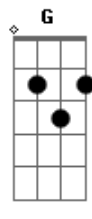

© ukulele-chords.com