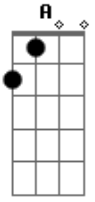

© ukulele-chords.com