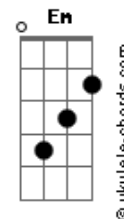

C Am F G
oohhh ohh yeah

Verso 3: C Am F G

Christmas Eve I just can't sleep
Would I be wrong for taking a peek?
Cause I heard that your coming to town
Santa can you hear me? (yea yeah)

Verso 4: C Am F G

Really hope that you're on your way
With something special for me in your sleigh
Ohh please make my wish come true
Santa can you hear me

Em
I want my baby (baby, yeah)

Am
I want someone to love me someone to hold me.

Em
Maybe (maybe, maybe maybe.)

F G
he'll be all my own in a big red bow/
we'll be all the love under the mistletoe

Refrão:

C F
Santa can you hear me?

Dm G
I have been so good this year

C F
and all I want is one thing

Dm G
Tell me my true love is near

Em Am
He's all I want, just for me

Em Am
underneath my christmas tree

F Em
I'll be waiting here.

F G C
Santa that's my only wish this year.

Ponte:

F Fm C
I hope my letter reaches you in time

F Fm C
Bring me love I can call all mine

Em E Am D
Cause I have been so good this year.

F
Can't be alone under the mistletoe

G A
He's all want and a big red bow

Refrão (Um tom acima):

(D)
Santa can you hear me?

I have been so good this year
and all I want is one thing

Tell me my true love is near

Em Bm
He's all I want, just for me

Gbm Bm
underneath my christmas tree

G Gbm
I'll be waiting here.

G A D
Santa that's my only wish this year.

D G Em A
Oh santa, can u hear me?

D G Em A
oh santa

Gbm Bm
Well he's all I want just for me

Gbm Bm
underneath my Christmas tree

G Gbm
I'll be waiting here

G A D
Santa that's my only wish this year

G A D
Santa that's my only wish this year.

Acordes