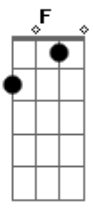

© ukulele-chords.com