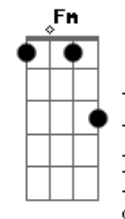

C Am F G
oohhh ohh yeah

Verso 3: C Am F G

Christmas Eve I just can't sleep
Would I be wrong for taking a peek?
Cause I heard that your coming to town
Santa can you hear me? (yea yeah)

Verso 4: C Am F G

Really hope that you're on your way
With something special for me in your sleigh
Ohh please make my wish come true
Santa can you hear me

Em
I want my baby (baby, yeah)

Am
I want someone to love me someone to hold me.

Em
Maybe (maybe, maybe maybe.)

F G
he'll be all my own in a big red bow/
we'll be all the love under the mistletoe

Refrão:

C F
Santa can you hear me?

Dm G
I have been so good this year

C F
and all I want is one thing

Dm G
Tell me my true love is near

Em Am
He's all I want, just for me

Em Am
underneath my christmas tree

F Em
I'll be waiting here.

F G C
Santa that's my only wish this year.

Ponte:

F Fm C
I hope my letter reaches you in time

F Fm C
Bring me love I can call all mine

Em E Am D
Cause I have been so good this year.

F
Can't be alone under the mistletoe

G A
He's all want and a big red bow

Refrão (Um tom acima):

(D)
Santa can you hear me?

I have been so good this year
and all I want is one thing

Tell me my true love is near

Em Bm
He's all I want, just for me

Gbm Bm
underneath my christmas tree

G Gbm
I'll be waiting here.

G A D
Santa that's my only wish this year.

D G Em A
Oh santa, can u hear me?

D G Em A
oh santa

Gbm Bm
Well he's all I want just for me

Gbm Bm
underneath my Christmas tree

G Gbm
I'll be waiting here

G A D
Santa that's my only wish this year

G A D
Santa that's my only wish this year.

Acordes