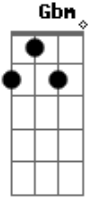

Britney Spears - My Only Wish (this Year)

Tom: C

Intro: C Am F G

C
Last night I took a walk in the snow.

Am
Couples holding hands, places to go

F
Seems like everyone but me is in love.

G (pause)
Santa can you hear me

G Gbm
I'll be waiting here.

G A D
Santa that's my only wish this year.

D G Em A
Oh santa, can u hear me?

D G Em A
oh santa

Gbm Bm
Well he's all I want just for me

Gbm Bm
underneath my Christmas tree

G Gbm
I'll be waiting here

G A D
Santa that's my only wish this year

G A D
Santa that's my only wish this year.

Acordes

© ukulele-chords.com

© ukulele-chords.com

© ukulele-chords.com