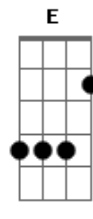

© ukulele-chords.com