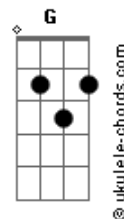

C Am F G
oohhh ohh yeah

Verso 3: C Am F G

Christmas Eve I just can't sleep
Would I be wrong for taking a peek?
Cause I heard that your coming to town
Santa can you hear me? (yea yeah)

Verso 4: C Am F G

Really hope that you're on your way
With something special for me in your sleigh
Ohh please make my wish come true
Santa can you hear me

Em
I want my baby (baby, yeah)

Am
I want someone to love me someone to hold me.

Em
Maybe (maybe, maybe maybe.)

F G
he'll be all my own in a big red bow/
we'll be all the love under the mistletoe

Refrão:

C F
Santa can you hear me?

Dm G
I have been so good this year

C F
and all I want is one thing

Dm G
Tell me my true love is near

Em Am
He's all I want, just for me

Em Am
underneath my christmas tree

F Em
I'll be waiting here.

F G C
Santa that's my only wish this year.

Ponte:

F Fm C
I hope my letter reaches you in time

F Fm C
Bring me love I can call all mine

Em E Am D
Cause I have been so good this year.

F
Can't be alone under the mistletoe

G A
He's all want and a big red bow

Refrão (Um tom acima):

(D)
Santa can you hear me?

I have been so good this year
and all I want is one thing

Tell me my true love is near

Em Bm
He's all I want, just for me

Gbm Bm
underneath my christmas tree

G Gbm
I'll be waiting here.

G A D
Santa that's my only wish this year.

D G Em A
Oh santa, can u hear me?

D G Em A
oh santa

Gbm Bm
Well he's all I want just for me

Gbm Bm
underneath my Christmas tree

G Gbm
I'll be waiting here

G A D
Santa that's my only wish this year

G A D
Santa that's my only wish this year.

Acordes