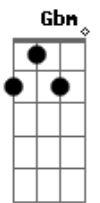

© ukulele-chords.com