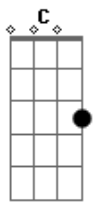

C Am F G
oohhh ohh yeah

Verso 3: C Am F G

Christmas Eve I just can't sleep
Would I be wrong for taking a peek?
Cause I heard that your coming to town
Santa can you hear me? (yea yeah)

Verso 4: C Am F G

Really hope that you're on your way
With something special for me in your sleigh
Ohh please make my wish come true
Santa can you hear me

Em
I want my baby (baby, yeah)

Am
I want someone to love me someone to hold me.

Em
Maybe (maybe, maybe maybe.)

F G
he'll be all my own in a big red bow/
we'll be all the love under the mistletoe

Refrão:

C F
Santa can you hear me?

Dm G
I have been so good this year

C F
and all I want is one thing

Dm G
Tell me my true love is near

Em Am
He's all I want, just for me

Em Am
underneath my christmas tree

F Em
I'll be waiting here.

F G C
Santa that's my only wish this year.

Ponte:

F Fm C
I hope my letter reaches you in time

F Fm C
Bring me love I can call all mine

Em E Am D
Cause I have been so good this year.

F
Can't be alone under the mistletoe

G A
He's all want and a big red bow

Refrão (Um tom acima):

(D)
Santa can you hear me?

I have been so good this year
and all I want is one thing

Tell me my true love is near

Em Bm
He's all I want, just for me

Gbm Bm
underneath my christmas tree

G Gbm
I'll be waiting here.

G A D
Santa that's my only wish this year.

D G Em A
Oh santa, can u hear me?

D G Em A
oh santa

Gbm Bm
Well he's all I want just for me

Gbm Bm
underneath my Christmas tree

G Gbm
I'll be waiting here

G A D
Santa that's my only wish this year

G A D
Santa that's my only wish this year.

Acordes

© ukulele-chords.com