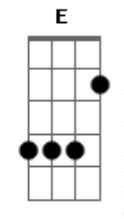

C Am F G
oohhh ohh yeah

Verso 3: C Am F G

Christmas Eve I just can't sleep
Would I be wrong for taking a peek?
Cause I heard that your coming to town
Santa can you hear me? (yea yeah)

Verso 4: C Am F G

Really hope that you're on your way
With something special for me in your sleigh
Ohh please make my wish come true
Santa can you hear me

Em
I want my baby (baby, yeah)

Am
I want someone to love me someone to hold me.

Em
Maybe (maybe, maybe maybe.)

F G
he'll be all my own in a big red bow/
we'll be all the love under the mistletoe

Refrão:

C F
Santa can you hear me?

Dm G
I have been so good this year

C F
and all I want is one thing

Dm G
Tell me my true love is near

Em Am
He's all I want, just for me

Em Am
underneath my christmas tree

F Em
I'll be waiting here.

F G C
Santa that's my only wish this year.

Ponte:

F Fm C
I hope my letter reaches you in time

F Fm C
Bring me love I can call all mine

Em E Am D
Cause I have been so good this year.

F
Can't be alone under the mistletoe

G A
He's all want and a big red bow

Refrão (Um tom acima):

(D)
Santa can you hear me?

I have been so good this year
and all I want is one thing

Tell me my true love is near

Em Bm
He's all I want, just for me

Gbm Bm
underneath my christmas tree

G Gbm
I'll be waiting here.

G A D
Santa that's my only wish this year.

D G Em A
Oh santa, can u hear me?

D G Em A
oh santa

Gbm Bm
Well he's all I want just for me

Gbm Bm
underneath my Christmas tree

G Gbm
I'll be waiting here

G A D
Santa that's my only wish this year

G A D
Santa that's my only wish this year.

Acordes