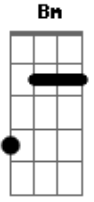

Britney Spears - My Only Wish (this Year)

Tom: C

Intro: C Am F G

C
Last night I took a walk in the snow.

Am
Couples holding hands, places to go

F
Seems like everyone but me is in love.

G (pause)
Santa can you hear me

G Gbm
I'll be waiting here.

G A D
Santa that's my only wish this year.

D G Em A
Oh santa, can u hear me?

D G Em A
oh santa

Gbm Bm
Well he's all I want just for me

Gbm Bm
underneath my Christmas tree

G Gbm
I'll be waiting here

G A D
Santa that's my only wish this year

G A D
Santa that's my only wish this year.

Acordes

© ukulele-chords.com

© ukulele-chords.com

© ukulele-chords.com