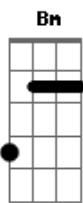

© ukulele-chords.com