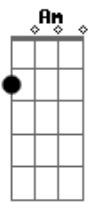

© ukulele-chords.com