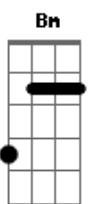

© ukulele-chords.com