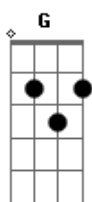

Britney Spears - Lucky

Tom: C
Intro:

(C Am C Am)

Early morning, she wakes up
Knock, knock, knock on the door
It's time for makeup, perfect smile
It's you they're all waiting for
They go...

"Isn't she lovely, this Hollywood girl?"
And they say...

She's so lucky, she's a star

But she cry, cry, cries in her lonely heart, thinking

If there's nothing missing in my life

Then why do these tears come at night
(C Am C Am)

Lost in an image, in a dream
But there's no one there to wake her up
And the world is spinning, and she keeps on winning
But tell me what happens when it stops?
They go...

Isn't she lucky, this hollywood girl

She is so lucky, but why does she cry?

If there is nothing missing in her life

Why do tears come at night

Acordes

© ukulele-chords.com

© ukulele-chords.com

© ukulele-chords.com