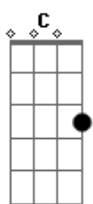

Britney Spears - Lucky

Tom: C
Intro:

(C Am C Am)

Early morning, she wakes up
Knock, knock, knock on the door
It's time for makeup, perfect smile
It's you they're all waiting for
They go...

 C Am F G
"Isn't she lovely, this Hollywood girl?"
And they say...

 C Am
She's so lucky, she's a star

 F G
But she cry, cry, cries in her lonely heart, thinking
 C Am

If there's nothing missing in my life

 F G
Then why do these tears come at night
(C Am C Am)

Lost in an image, in a dream
But there's no one there to wake her up
And the world is spinning, and she keeps on winning
But tell me what happens when it stops?
They go...

 C Am F G
Isn't she lucky, this hollywood girl

 D Bm G A
She is so lucky, but why does she cry?

 D Bm G
If there is nothing missing in her life

 A
Why do tears come at night

Acordes

© ukulele-chords.com

© ukulele-chords.com