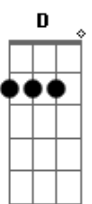

© ukulele-chords.com