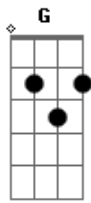

Britney Spears - Lucky

Tom: C
Intro:

(C Am C Am)

Early morning, she wakes up
Knock, knock, knock on the door
It's time for makeup, perfect smile
It's you they're all waiting for
They go...

"Isn't she lovely, this Hollywood girl?"
And they say...

She's so lucky, she's a star

But she cry, cry, cries in her lonely heart, thinking

If there's nothing missing in my life

Then why do these tears come at night
(C Am C Am)

Lost in an image, in a dream
But there's no one there to wake her up
And the world is spinning, and she keeps on winning
But tell me what happens when it stops?
They go...

Isn't she lucky, this hollywood girl

She is so lucky, but why does she cry?

If there is nothing missing in her life

Why do tears come at night

Acordes

© ukulele-chords.com

© ukulele-chords.com

© ukulele-chords.com