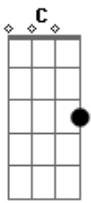

Britney Spears - Lucky

Tom: C
Intro:

(C Am C Am)

Early morning, she wakes up
Knock, knock, knock on the door
It's time for makeup, perfect smile
It's you they're all waiting for
They go...

"Isn't she lovely, this Hollywood girl?"
And they say...

She's so lucky, she's a star

But she cry, cry, cries in her lonely heart, thinking

If there's nothing missing in my life

Then why do these tears come at night
(C Am C Am)

Lost in an image, in a dream
But there's no one there to wake her up
And the world is spinning, and she keeps on winning
But tell me what happens when it stops?
They go...

Isn't she lucky, this hollywood girl

She is so lucky, but why does she cry?

If there is nothing missing in her life

Why do tears come at night

Acordes

© ukulele-chords.com

© ukulele-chords.com

© ukulele-chords.com